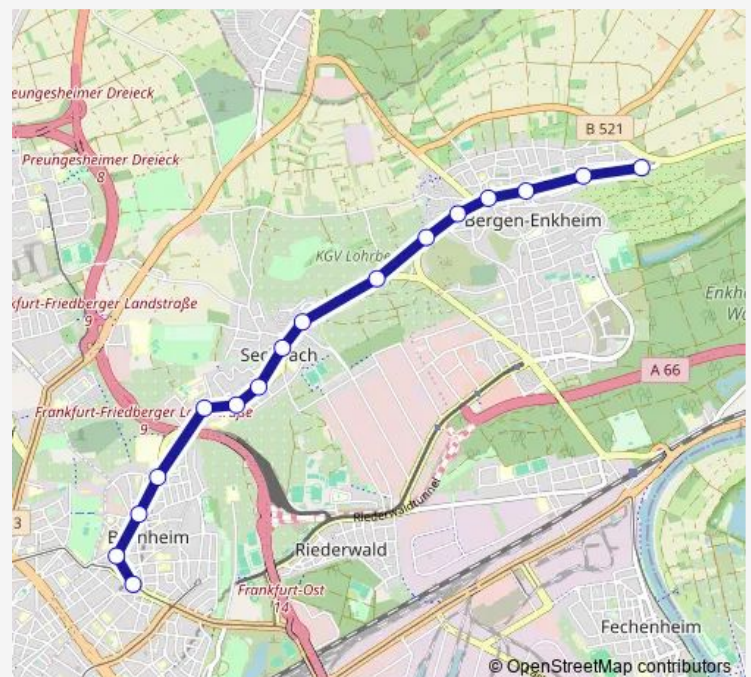

### Direction

Frankfurt (Main) Bornheim Mitte — Frankfurt (Main) Bergen Ost

17 stops

[Open route schedule](#)

- Frankfurt (Main) Bornheim Mitte
- Frankfurt (Main) Prüfling
- Frankfurt (Main) Weidenbornstraße
- Frankfurt (Main) Seckbacher Landstraße
- Frankfurt (Main) Eschweger Straße
- Frankfurt (Main) Hufeland-Haus
- Frankfurt (Main) Altebornstraße
- Frankfurt (Main) Zentgrafenschule
- Frankfurt (Main) Draisbornstraße
- Frankfurt (Main) Budge-Stiftung (Lohrberg)
- Frankfurt (Main) Vilbeler Landstraße
- Frankfurt (Main) Kirchgasse
- Frankfurt (Main) Marktstraße/Landgraben
- Frankfurt (Main) Heimatmuseum Bergen-Enkheim
- Frankfurt (Main) Haingasse
- Frankfurt (Main) Karl-Wessendorft-Straße
- Frankfurt (Main) Bergen Ost

### Route schedule

Frankfurt (Main) Bornheim Mitte — Frankfurt (Main) Bergen Ost

Monday	03:20-02:50 <sup>+1</sup>
Tuesday	03:20-02:50 <sup>+1</sup>
Wednesday	03:20-02:50 <sup>+1</sup>
Thursday	03:20-02:50 <sup>+1</sup>
Friday	03:20-02:40 <sup>+1</sup>
Saturday	03:10-02:40 <sup>+1</sup>
Sunday	03:10-02:50 <sup>+1</sup>

### Route info

Direction: Frankfurt (Main) Bornheim Mitte

Stops: 17

Trip Duration: 0 hour 20 min

■ M43

BusMaps

## Direction

Frankfurt (Main) Bergen Ost — Frankfurt (Main) Bornheim Mitte

16 stops

[Open route schedule](#)

Frankfurt (Main) Bergen Ost

Frankfurt (Main) Karl-Wessendorf-Straße

Frankfurt (Main) Michlersbrunnen