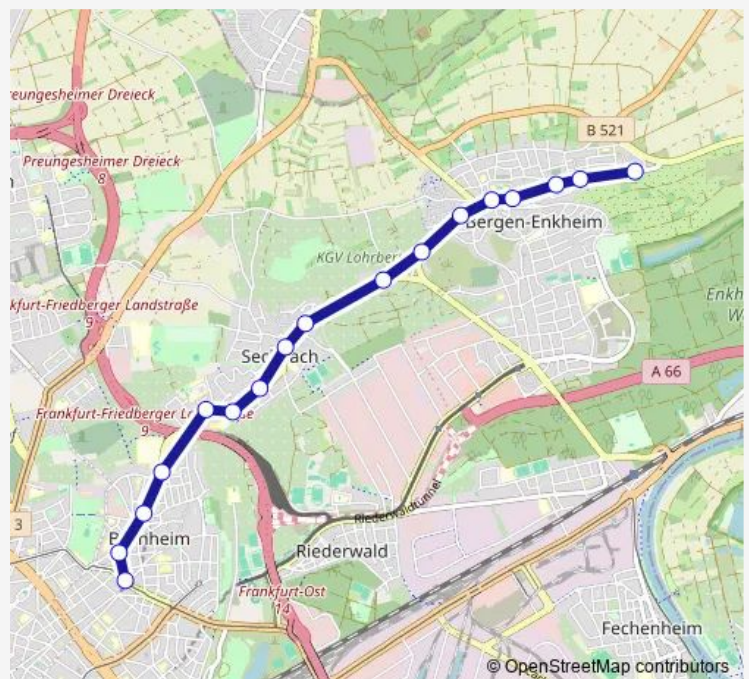

### Route schedule

Frankfurt (Main) Bornheim Mitte — Frankfurt (Main) Bergen Ost

Monday	03:20-02:50 <sup>+1</sup>
Tuesday	03:20-02:50 <sup>+1</sup>
Wednesday	03:20-02:50 <sup>+1</sup>
Thursday	03:20-02:50 <sup>+1</sup>
Friday	03:20-02:40 <sup>+1</sup>
Saturday	03:10-02:40 <sup>+1</sup>
Sunday	03:10-02:50 <sup>+1</sup>

### Route info

Direction: Frankfurt (Main) Bornheim Mitte

Stops: 17

Trip Duration: 0 hour 23 min

## Direction

Frankfurt (Main) Bergen Ost — Frankfurt (Main) Bornheim Mitte

16 stops

[Open route schedule](#)

Frankfurt (Main) Bergen Ost

Frankfurt (Main) Karl-Wessendorft-Straße

Frankfurt (Main) Michlersbrunnen