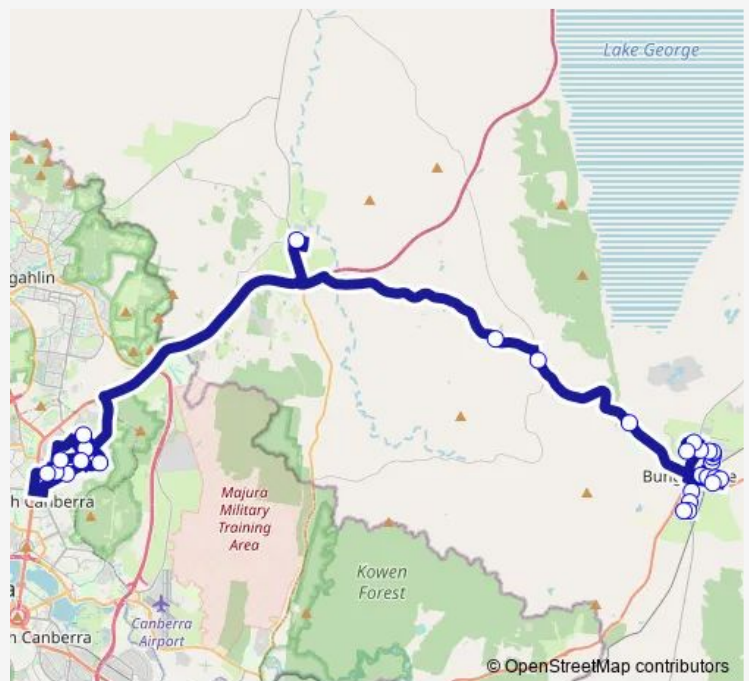

Mccusker Dr Before Ashby Dr

Ashby Dr At Mccusker Dr

Ashby Dr After Mccusker Dr

Ashby Dr Opp John Dwyer Cres

Elmslea Dr After Reardon Pl

Route schedule

Higinbotham St Rosary Primary School — Trucking Yard Lane Opp Mckay Dr

Monday	15:10
Tuesday	15:10
Wednesday	15:10
Thursday	15:10
Friday	15:10
Saturday	—
Sunday	—

Route info

Direction: Higinbotham St Rosary Primary School

Stops: 29

Trip Duration: 1 hour 35 min

S177 — Rosary Primary to Bungendore Trucking Yard Lane via Elmslea Estate

Elmslea Dr Turnaround

Powell St Opp Gibraltar St

Gibraltar St At Modbury St

Osborne St At Gibraltar St

Malbon St After Modbury St

Ellendon St After Forster St

Ellendon St Before Finch St

Ellendon St At Trucking Yard Lane