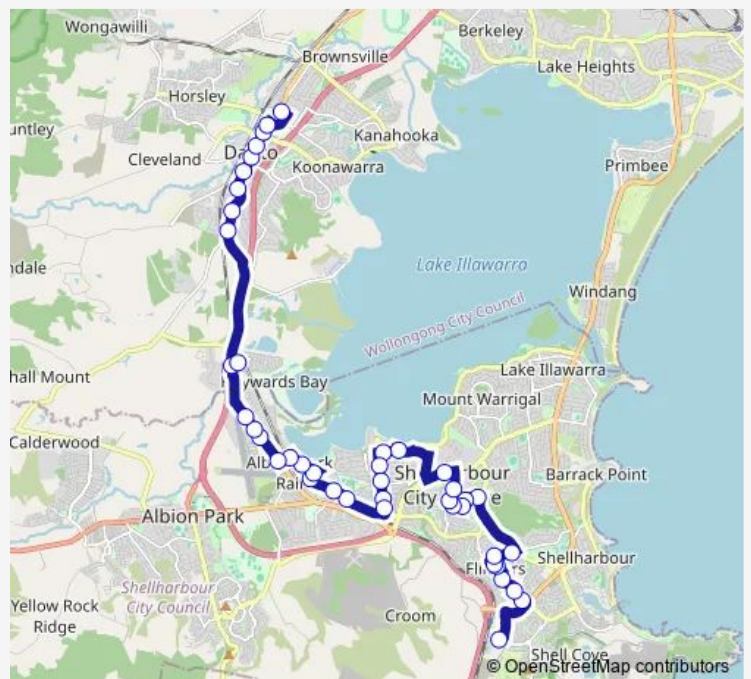

Central Av Opp Madden St

**Route schedule**

Shellharbour College, School Grounds, Piper Dr — Baan Baan St Before Dapto Square Lane

Monday	15:39
Tuesday	15:39
Wednesday	15:39
Thursday	15:39
Friday	15:39
Saturday	—
Sunday	—

**Route info**

Direction: Shellharbour College, School Grounds, Piper Dr

Stops: 42

Trip Duration: 0 hour 53 min

**S177 — Shellharbour Anglican College to Dapto Plaza, Baan Baan** **BusMaps**

Central Av Opp Industrial Rd

101 Industrial Rd

Industrial Rd Opp River Oak Pl

Industrial Rd Before Wooroo St

Wooroo St Before Koono St

Koono St After Karoo St

Windang St After Koono St

Princes Hwy Opp Creamery Rd

Princes Hwy After Airport Rd

Princes Hwy Before Rosewood St

26 Princes Hwy

Yallah Rd Opp Haywards Bay Dr

Hayward Bay Dr After Wollingurry St

Princes Hwy After Huntley Rd

Princes Hwy Opp Mt Brown Rd

320 Princes Hwy

Princes Hwy After Avondale Rd