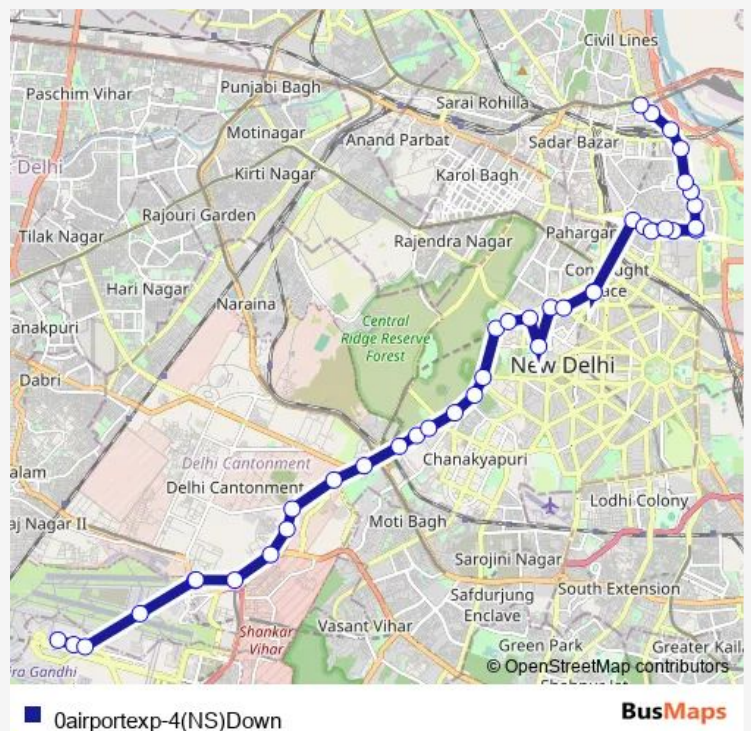

Bus 0airportexp-4(NS)Down

[Go to website](#)

Direction

IGI Airport Terminal 2 (Air India Office) — Isbt Kashmere Gate Terminal

40 stops

[Open route schedule](#)

IGI Airport Terminal 2 (Air India Office)

Air Traffic Control

Cargo / Express Terminal Gate

Ampc Office

Palam Airport Bypass

Palam Airport / IGI Airport T1297

NHW 8 Crossing

Kendriya Vidhyalaya APS Colony

APS Colony/ Jharera Gaon

Air Force HQ / Subroto Park

RR Hospital

Dhaura Kuan

Taj Hotel

Bapu Dham

Railway Colony (Sardar Patel Marg)

Bhartiya Sadhu Samaj

Palika Kutumb

11 Murti

Talkatora Stadium

Dr. RML Hospital

Talkatora Road

Route schedule

IGI Airport Terminal 2 (Air India Office) — Isbt Kashmere Gate Terminal

Monday 00:10-23:40

Tuesday 00:10-23:40

Wednesday 00:10-23:40

Thursday 00:10-23:40

Friday 00:10-23:40

Saturday 00:10-23:40

Sunday 00:10-23:40

Route info

Direction: IGI Airport Terminal 2 (Air India Office)

Stops: 40

Trip Duration: 1 hour 34 min