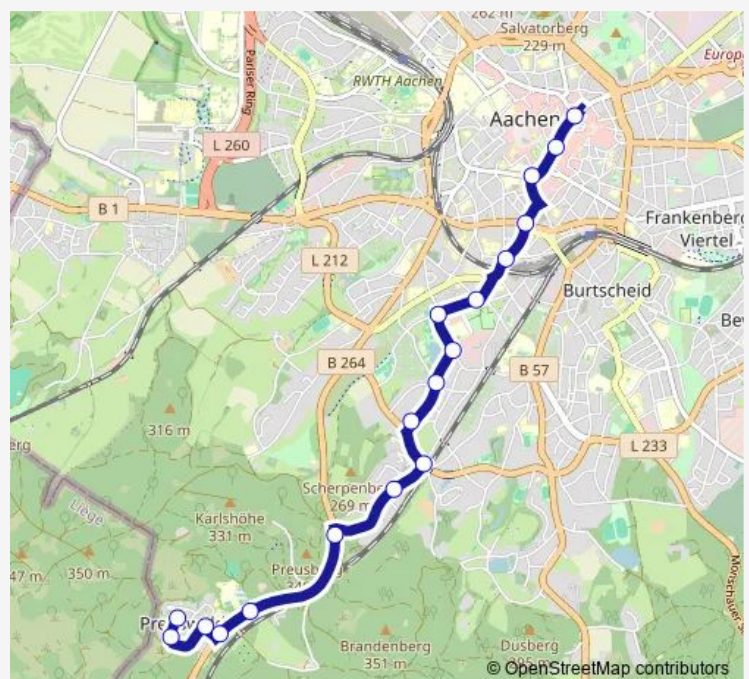

Demand and Response Bus Service 2alt Anruf-Linientaxi: Preuswald - Ronheide - Aachen Bushof

[Go to website](#)

Direction

Aachen, Preuswald — Aachen, Bushof

18 stops

[Open route schedule](#)

Aachen, Preuswald

Aachen, Yorckstraße

Aachen, Kaiser-Friedrich-Park

Aachen, Goethestraße (Hangeweier)

Aachen, Schillerstraße

Aachen, Reumontstraße

Aachen, Misereor

Aachen, Alter Posthof

Aachen, Eisenbrunnen

06:43

Route info

Direction: Aachen, Preuswald

Stops: 18

Trip Duration: 0 hour 14 min

2alt Demand and Response Bus Service time schedules and route maps are available in an offline PDF at busmaps.com. Use the busmaps.com website to see live bus times, train schedule or subway schedule, and step-by-step directions for all public transit in Aachen