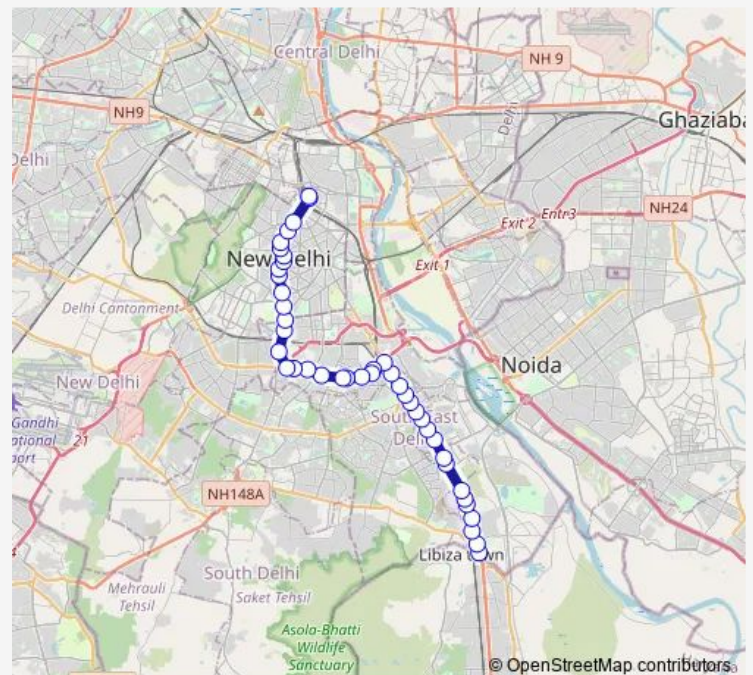

Nehru Nagar

Sri Niwaspuri / PG DAV College Lajpat Nagar

Lajpat Nagar Ring Road

Route schedule

Badarpur Border — Minto Road Terminal

Monday 05:15-20:55

Tuesday 05:15-20:55

Wednesday 05:15-20:55

Thursday 05:15-20:55

Friday 05:15-20:55

Saturday 05:15-20:55

Sunday 05:15-20:55

Route info

Direction: Badarpur Border

Stops: 42

Trip Duration: 1 hour 31 min

460cldown

BusMaps

Gupta Market

Gupta Market

Andrews Ganj

South Extension

South Extn Kotla Petrol Pump

Aiims