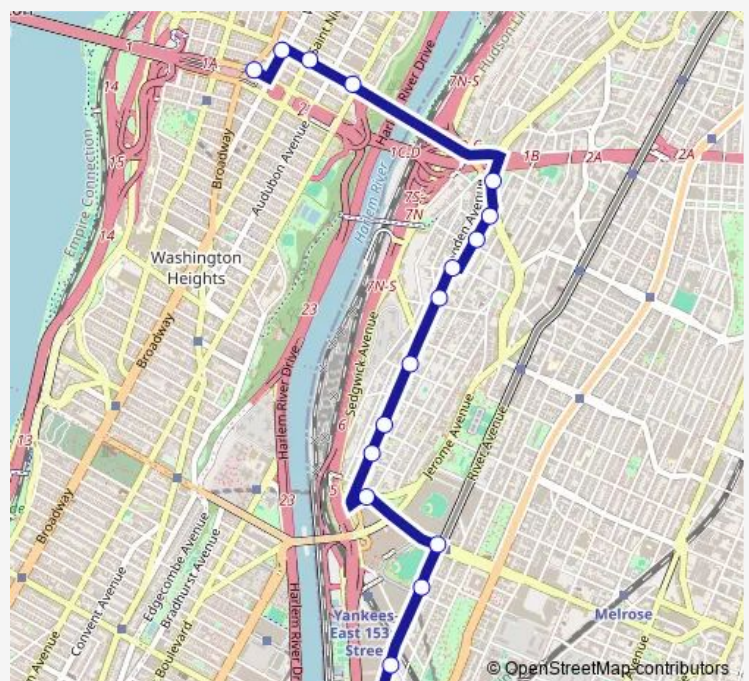

Saturday —

Sunday —

Route info

Direction: E 163 ST/3 Av

Stops: 19

Trip Duration: 0 hour 32 min

Bx13 — George Washington Bridge - Bronx Terminal Market

Direction

179 ST/Broadway — River AV/E 149 St

15 stops

[Open route schedule](#)

179 ST/Broadway

W 181 ST/Wadsworth Av

W 181 ST/Saint Nicholas Av

W 181 ST/Amsterdam Av

Ogden AV/University Av

Route info

Direction: 179 ST/Broadway

Stops: 15

Trip Duration: 0 hour 30 min

Direction

179 ST/Broadway — E 163 ST/ 3 Av

17 stops

[Open route schedule](#)

Saturday —

Sunday —

Route info

Direction: 179 ST/Broadway

Stops: 17

Trip Duration: 0 hour 30 min

Direction

River AV/E 150 St — W 179 ST/Broadway