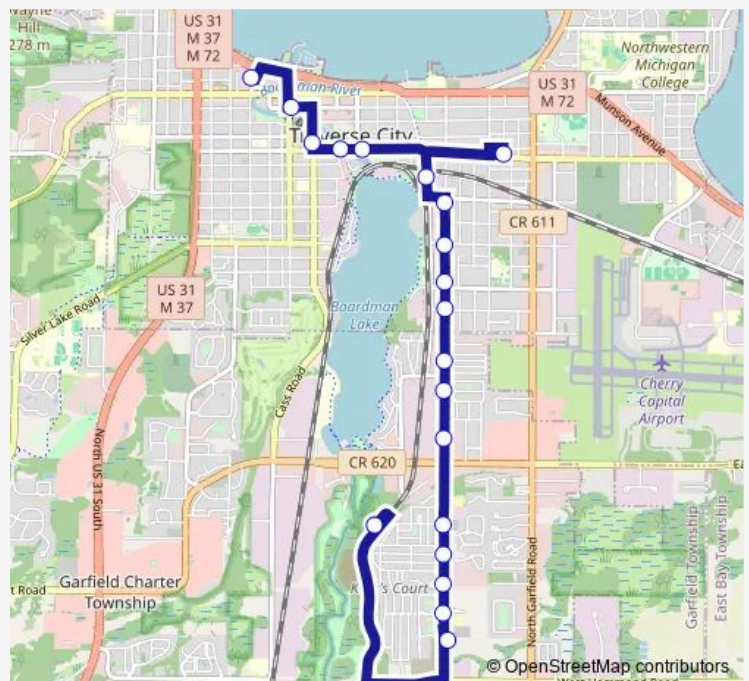

Cass St. at Lake Ave. (Outbound)

8th St. at Lake Ave.

8th St. at Boardman (Outbound)

Prospect at 8th St (Family Fare) (270)

Traverse Area District Library (Outbound)

Barlow St. at Hannah Ave. (Outbound)

Barlow St. at Centre St. (Outbound)

Barlow St. at Carver St. (Outbound)

Barlow St at Baldwin St

Barlow St. at Glenview Ln. (Outbound)

Barlow St. at Gladewood (Outbound)

Barlow St. at Usps

Lafranier Rd. at Kings Court

Lafranier Rd. at Andrew Place

Lafranier Rd. at Maylane (Medilodge)

Lafranier Rd. at Ridge 45 Apartments (Outbound)

Keystone Rd. at Goodwill Inn

Lafranier Transfer - Park -N-Ride

Route schedule

Hall St. Transfer Station- Route 2 — Lafranier Transfer - Park -N-Ride

Monday	06:00-20:30
Tuesday	06:00-20:30
Wednesday	06:00-20:30
Thursday	06:00-20:30
Friday	06:00-20:30
Saturday	09:30-17:30
Sunday	—

Route info

Direction: Hall St. Transfer Station- Route 2

Stops: 20

Trip Duration: 0 hour 26 min