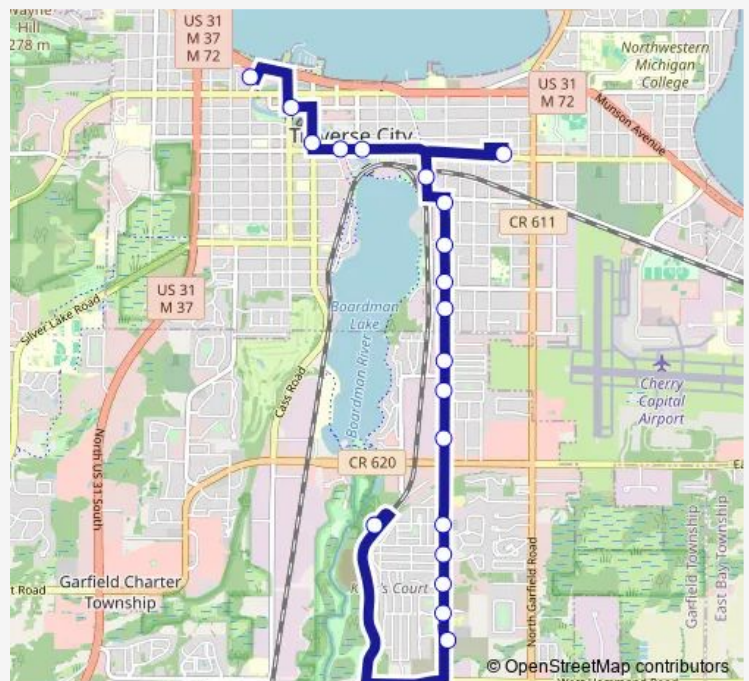

Lafranier Rd. at Andrew Place

Lafranier Rd. at Maylane (Medilodge)

Lafranier Rd. at Ridge 45 Apartments (Outbound)

Keystone Rd. at Goodwill Inn

Lafranier Transfer - Park -N-Ride

Route schedule

Hall St. Transfer Station- Route 31 Drop Off — Lafranier Transfer - Park -N-Ride

Monday	06:00-20:30
Tuesday	06:00-20:30
Wednesday	06:00-20:30
Thursday	06:00-20:30
Friday	06:00-20:30
Saturday	09:30-17:30
Sunday	—

Route info

Direction: Hall St. Transfer Station- Route 31 Drop Off

Stops: 20

Trip Duration: 0 hour 26 min

02 — 02 Downtown to Goodwill Inn

Direction

Keystone Rd. at Goodwill Inn — Hall St. Transfer Station-
Route 31 Drop Off

21 stops

[Open route schedule](#)

Keystone Rd. at Goodwill Inn

Thursday 06:00-20:04

Friday 06:00-20:04

Saturday 09:00-17:04

Sunday —

Route info

Direction: Keystone Rd. at Goodwill Inn

Stops: 21

Trip Duration: 0 hour 25 min