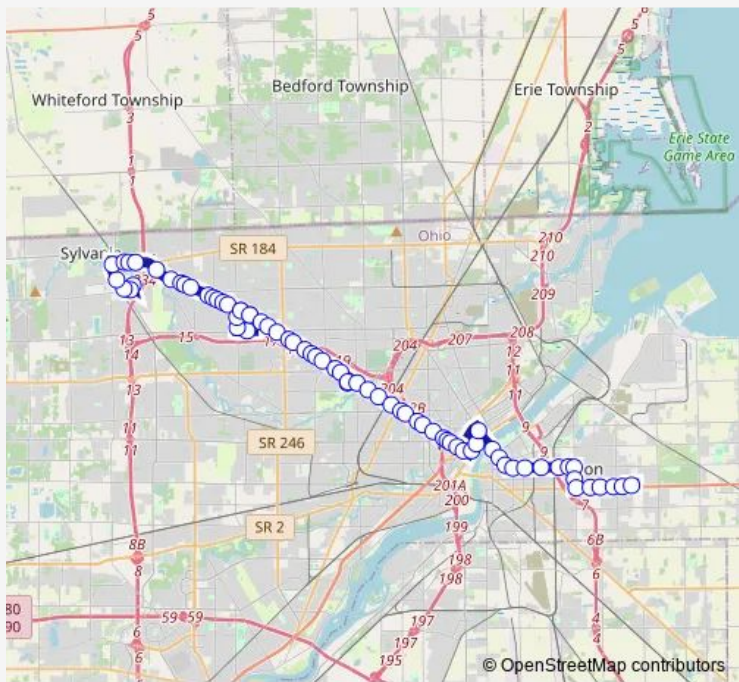

Bus 02 Flower Hospital-Oregon

[Go to website](#)

Direction
 Flower Hospital — Walmart Drop Off

72 stops

[Open route schedule](#)

- Flower Hospital
- Harroun & Arrowhead Sw
- Main & Ian Cove Ne
- Main & Convent Ne
- Main & Monroe Se
- Monroe & River Crossing Se
- Monroe & Harroun Sw
- Monroe & Glasgow
- Monroe & Acres S
- Monroe & Corey Cove Se
- Monroe & Silvertown Sw
- Monroe & Skelly Sw
- Monroe & Whiteford Sw
- Monroe & Sadalia Se
- Monroe & Flanders Sw
- Monroe & Flanders Se
- Monroe & Target S
- Monroe & Talmadge Sw
- Monroe & Talmadge Se
- Monroe & Royer Sw
- Franklin Park

Route schedule
 Flower Hospital — Walmart Drop Off

Monday	05:13-21:13
Tuesday	05:13-21:13
Wednesday	05:13-21:13
Thursday	05:13-21:13
Friday	05:13-21:13
Saturday	06:28-19:58
Sunday	06:28-18:28

Route info

Direction: Flower Hospital

Stops: 72

Trip Duration: 1 hour 23 min

02 — Flower Hospital-Oregon BusMaps

Sylvania & Franklin Park

Talmadge & Wenwood Se

Talmadge & Franklin Park

Monroe & Talmadge Se

Wednesday 05:26-21:26

Thursday 05:26-21:26

Friday 05:26-21:26

Saturday 06:56-20:26

Sunday 06:56-18:56

Route info

Direction: Walmart Drop Off

Stops: 76