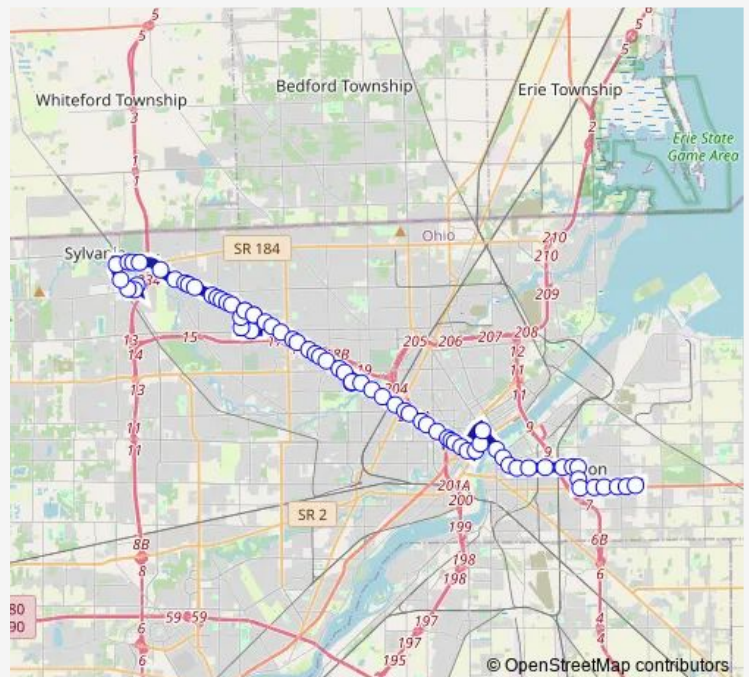

Bus 02 Flower Hospital-Oregon

[Go to website](#)

Direction

Flower Hospital — Walmart Drop Off

72 stops

[Open route schedule](#)

- Flower Hospital
- Harroun & Arrowhead Sw
- Main & Ian Cove Ne
- Main & Convent Ne
- Main & Monroe Se
- Monroe & River Crossing Se
- Monroe & Harroun Sw
- Monroe & Glasgow
- Monroe & Acres S
- Monroe & Corey Cove Se
- Monroe & Silvertown Sw
- Monroe & Skelly Sw
- Monroe & Whiteford Sw
- Monroe & Sadalia Se
- Monroe & Flanders Sw
- Monroe & Flanders Se
- Monroe & Target S
- Monroe & Talmadge Sw
- Monroe & Talmadge Se
- Monroe & Royer Sw
- Franklin Park

Route schedule

Flower Hospital — Walmart Drop Off

Monday	05:13-21:13
Tuesday	05:13-21:13
Wednesday	05:13-21:13
Thursday	05:13-21:13
Friday	05:13-21:13
Saturday	06:28-19:58
Sunday	06:28-18:28

Route info

Direction: Flower Hospital

Stops: 72

Trip Duration: 1 hour 23 min

02 — Flower Hospital-Oregon

Sylvania & Franklin Park

Talmadge & Wenwood Se

Talmadge & Franklin Park

Monroe & Talmadge Se

Monroe & Royer Sw

Thursday 05:26-21:26

Friday 05:26-21:26

Saturday 06:56-20:26

Sunday 06:56-18:56

Route info

Direction: Walmart Drop Off

Stops: 76

Trip Duration: 1 hour 23 min