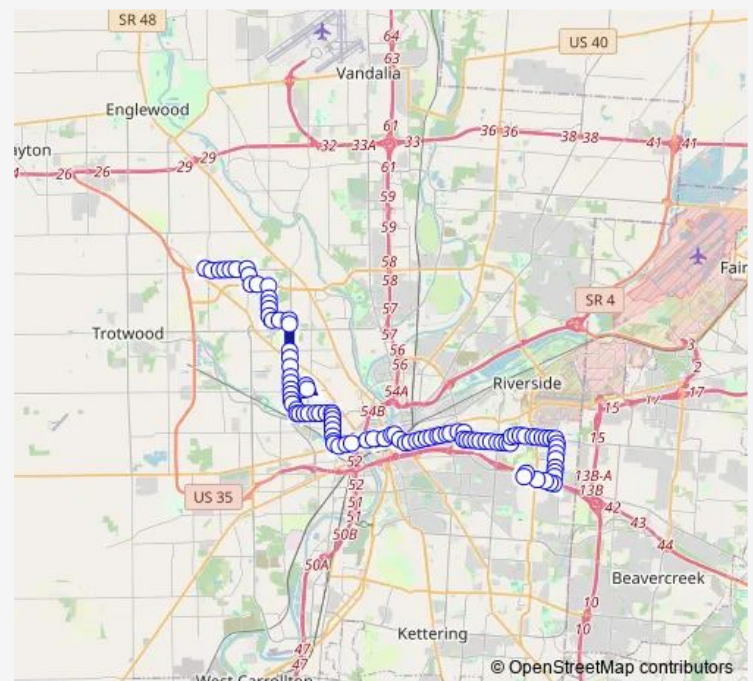

### Route schedule

Eastown Hub — Northwest Hub

Monday	05:00-00:04 <sup>+1</sup>
Tuesday	05:00-00:04 <sup>+1</sup>
Wednesday	05:00-00:04 <sup>+1</sup>
Thursday	05:00-00:04 <sup>+1</sup>
Friday	05:00-00:04 <sup>+1</sup>
Saturday	05:00-00:04 <sup>+1</sup>
Sunday	05:00-00:04 <sup>+1</sup>

### Route info

Direction: Eastown Hub

Stops: 107

Trip Duration: 0 hour 57 min

02 — Route 2

Huffman @ Mertland

Huffman @ Smithville

Huffman @ Heiss