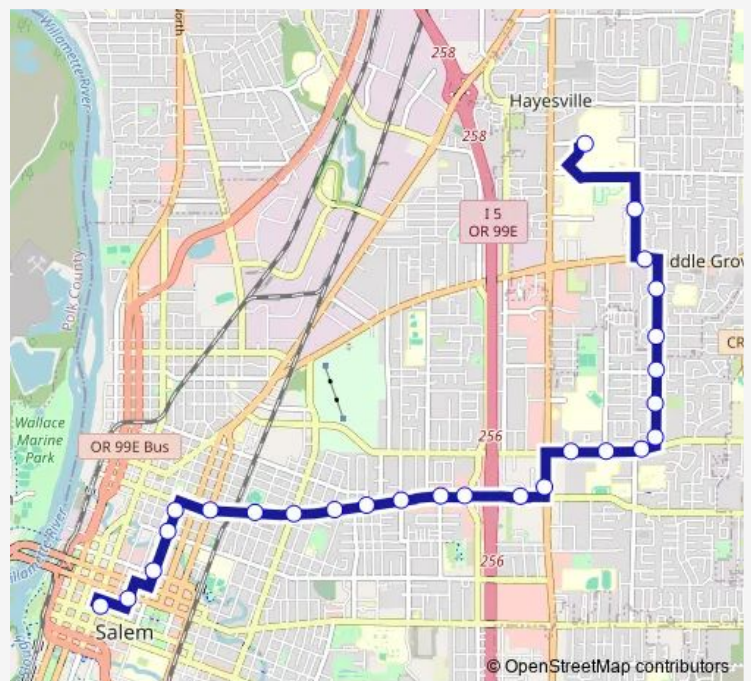

Market @ Capitol

Route schedule

Chemeketa College - Bldg 2 - Bay C — Downtown Transit Center - Bay L

Monday 05:55-22:27

Tuesday 05:55-22:27

Wednesday 05:55-22:27

Thursday 05:55-22:27

Friday 05:55-22:27

Saturday 06:26-20:27

Sunday 07:25-19:27

Route info

Direction: Chemeketa College - Bldg 2 - Bay C

Stops: 26

Trip Duration: 0 hour 28 min

02 — Market / Brown

Winter @ Belmont

Winter @ D St

Winter @ Union

Cottage @ Center

Downtown Transit Center - Bay L

Direction

Downtown Transit Center - Bay N — Chemeketa College
- Bldg 2 - Bay C

29 stops

[Open route schedule](#)

Sunday 08:00-20:00

Route info

Direction: Downtown Transit Center - Bay N

Stops: 29

Trip Duration: 0 hour 26 min

Brown @ Wyoming

Silverton Rd @ 45th

45th @ Sesame St