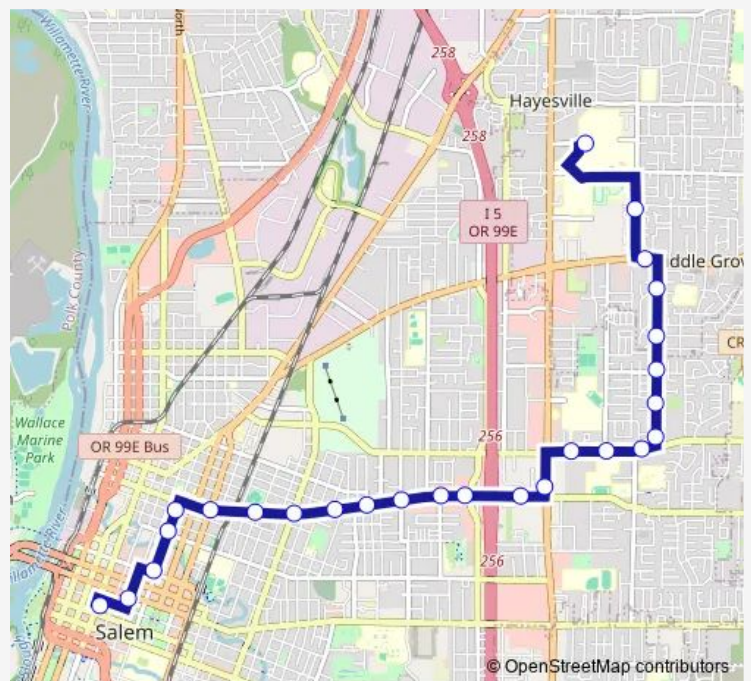

Market @ 15th

Market @ Capitol

### Route schedule

Chemeketa College - Bldg 2 - Bay C — Downtown Transit Center - Bay M

Monday 05:55-22:27

Tuesday 05:55-22:27

Wednesday 05:55-22:27

Thursday 05:55-22:27

Friday 05:55-22:27

Saturday 06:26-20:27

### Route info

Direction: Chemeketa College - Bldg 2 - Bay C

Stops: 26

Trip Duration: 0 hour 24 min

02 — Market / Brown

Winter @ Belmont

Winter @ D St

Winter @ Union

## Route info

Direction: Downtown Transit Center - Bay P

Stops: 29

Trip Duration: 0 hour 26 min

Brown @ Wyoming

Silverton Rd @ 45th

45th @ Sesame St

Fire Protection Way @ East Campus Loop