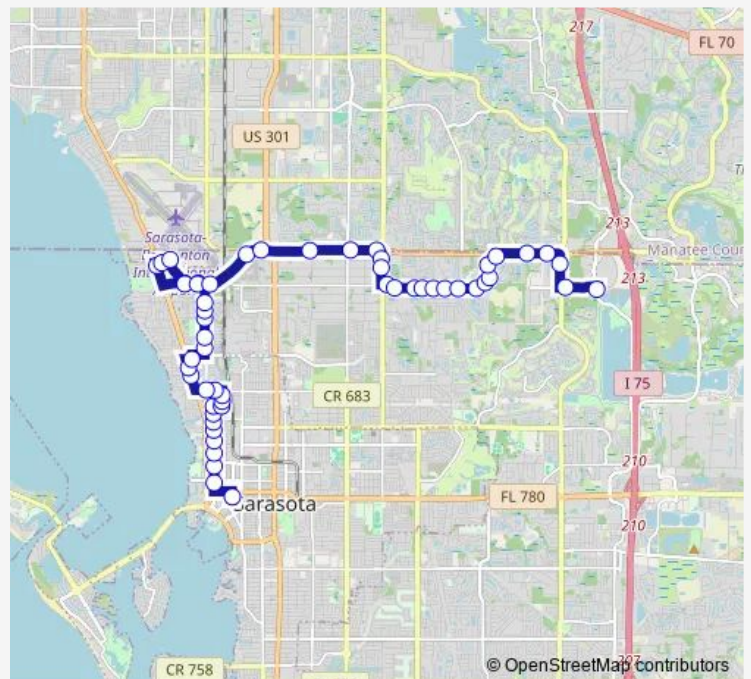

Bus 02 Downtown/SRQ/UTC Mall

[Go to website](#)

Direction
 Downtown Transfer Station — UTC Transfer Station
 54 stops
[Open route schedule](#)

- Downtown Transfer Station
- Cocoanut AVE @ Boulevard OF THE Arts
- Cocoanut AVE @ 9TH St
- Cocoanut AVE @ 11th St
- Cocoanut AVE @ 13th St
- Cocoanut AVE @ 16th St
- Cocoanut AVE @ 18th St
- Cocoanut AVE @ 20th St
- Cocoanut AVE @ 22nd St
- 22nd ST @ Central Ave
- Central AVE @ 24th St
- Central AVE @ 25th St
- DR Martin Luther King JR WAY @ Riverside Dr
- DR MLK JR WAY @ OLD Bradenton Rd
- N Tamiami TRL @ Patterson Dr
- N Tamiami TRL @ Highland St
- Colleton DR @ Carolina Ave
- OLD Bradenton RD @ 39th St
- OLD Bradenton RD @ 42nd St
- OLD Bradenton RD @ 47th St
- OLD Bradenton RD @ 48th St

Route schedule
 Downtown Transfer Station — UTC Transfer Station

Monday	05:37-21:07
Tuesday	05:37-21:07
Wednesday	05:37-21:07
Thursday	05:37-21:07
Friday	05:37-21:07
Saturday	05:37-21:07
Sunday	09:00-21:00

Route info
 Direction: Downtown Transfer Station
 Stops: 54
 Trip Duration: 0 hour 44 min

02 — Downtown/SRQ/UTC Mall BusMaps

OLD Bradenton RD @ Village Gardens Dr

University Pkwy @ OLD Bradenton RD Fs

University Pkwy @ Airport Cir

Direction

UTC Transfer Station — Downtown Transfer Station

56 stops

[Open route schedule](#)

UTC Transfer Station

Desoto RD @ Cattlemen Rd

Desoto RD @ Honore Ave

Honore AVE @ 59th St