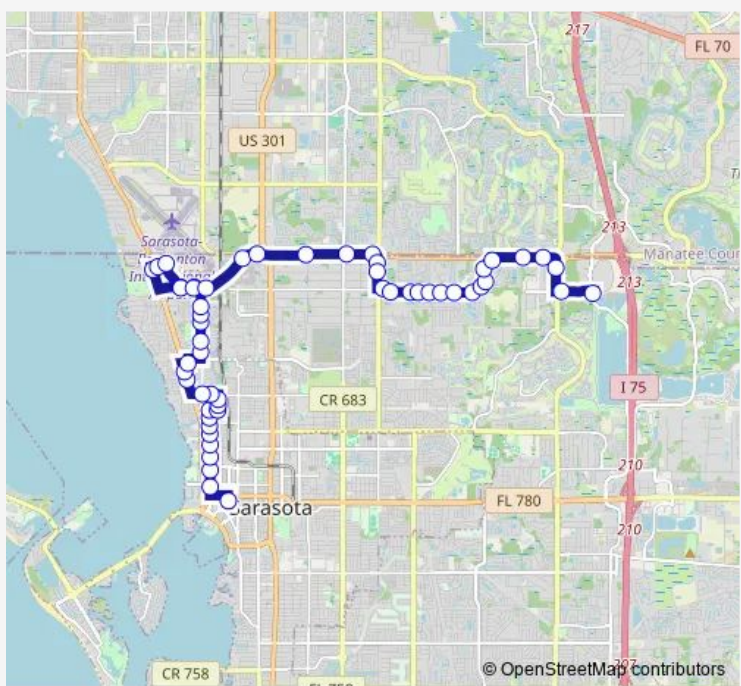

Bus 02 Downtown/SRQ/UTC Mall

[Go to website](#)

Direction
 Downtown Transfer Station — UTC Transfer Station
 54 stops
[Open route schedule](#)

- Downtown Transfer Station
- Cocoanut AVE @ Boulevard OF THE Arts
- Cocoanut AVE @ 9TH St
- Cocoanut AVE @ 11th St
- Cocoanut AVE @ 13th St
- Cocoanut AVE @ 16th St
- Cocoanut AVE @ 18th St
- Cocoanut AVE @ 20th St
- Cocoanut AVE @ 22nd St
- 22nd ST @ Central Ave
- Central AVE @ 24th St
- Central AVE @ 25th St
- DR Martin Luther King JR WAY @ Riverside Dr
- DR MLK JR WAY @ OLD Bradenton Rd
- N Tamiami TRL @ Patterson Dr
- N Tamiami TRL @ Highland St
- Colleton DR @ Carolina Ave
- OLD Bradenton RD @ 39th St
- OLD Bradenton RD @ 42nd St
- OLD Bradenton RD @ 47th St
- OLD Bradenton RD @ 48th St

Route schedule
 Downtown Transfer Station — UTC Transfer Station

Monday	05:37-21:07
Tuesday	05:37-21:07
Wednesday	05:37-21:07
Thursday	05:37-21:07
Friday	05:37-21:07
Saturday	05:37-21:07
Sunday	09:00-21:00

Route info
 Direction: Downtown Transfer Station
 Stops: 54
 Trip Duration: 0 hour 44 min

02 — Downtown/SRQ/UTC Mall **BusMaps**

OLD Bradenton RD @ Village Gardens Dr

University Pkwy @ OLD Bradenton RD Fs

Sunday 09:04-20:05

Route info

Direction: UTC Transfer Station

Stops: 56

Trip Duration: 0 hour 48 min

University Pkwy @ OLD Bradenton Rd

University Pkwy @ OLD Bradenton RD Fs

University Pkwy @ Airport Cir