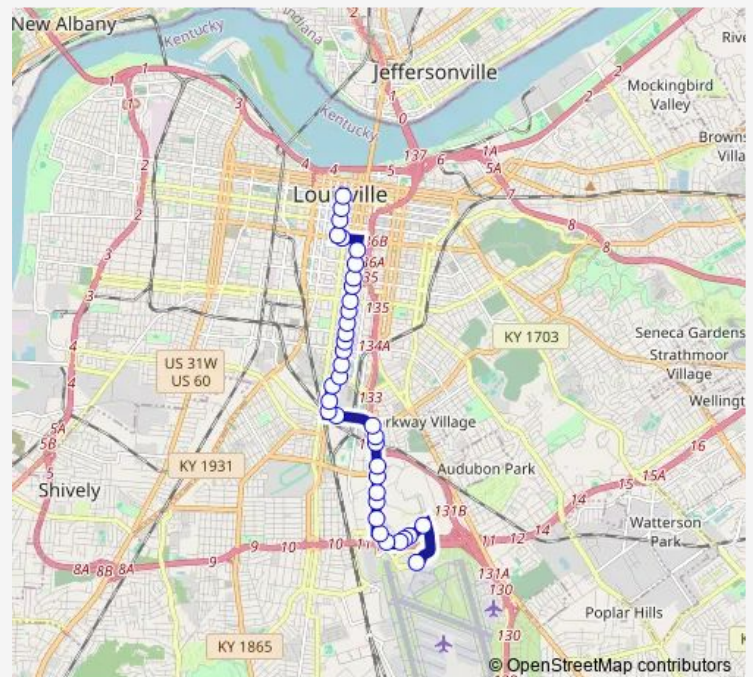

3rd @ Brandeis

S 2nd @ W Cardinal

2nd @ Lee

Route schedule

Louisville International Airport — S 5th @ W Jefferson

Monday 05:52-21:52

Tuesday 05:52-21:52

Wednesday 05:52-21:52

Thursday 05:52-21:52

Friday 05:52-21:52

Saturday 06:53-21:53

Sunday 06:53-21:53

Route info

Direction: Louisville International Airport

Stops: 36

Trip Duration: 0 hour 28 min

Tuesday 05:10-21:20

Wednesday 05:10-21:20

Thursday 05:10-21:20

Friday 05:10-21:20

Saturday 06:15-21:20

Sunday 06:15-21:20

Route info

Direction: S 5th @ W Jefferson

Stops: 37

Trip Duration: 0 hour 27 min

Crittenden @ Maylawn

Crittenden @ Central

Crittenden @ Farmington

Crittenden @ Kfec Gate 2

Crittenden @ Huron

Phillips @ Seneca