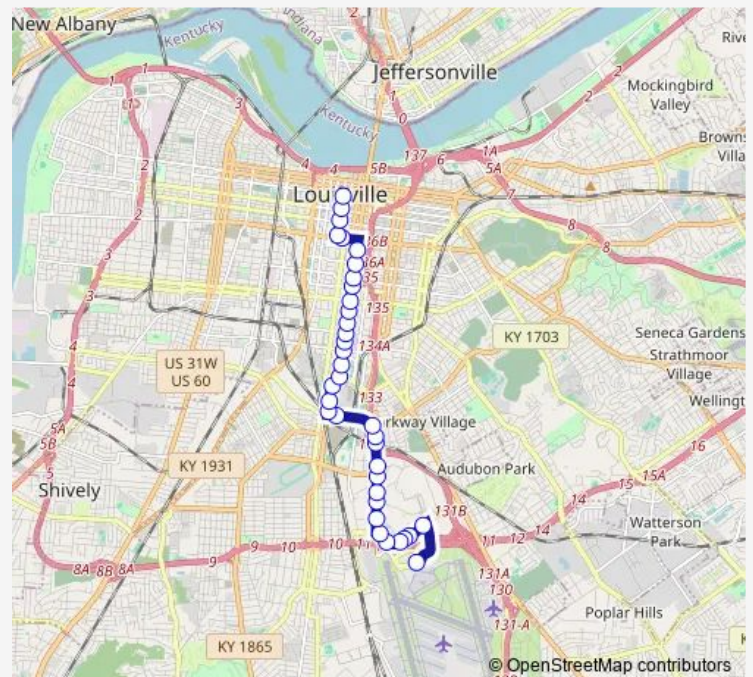

3rd @ Brandeis

S 2nd @ W Cardinal

2nd @ Lee

Route schedule

Louisville International Airport — S 5th @ W Jefferson

Monday 05:52-21:52

Tuesday 05:52-21:52

Wednesday 05:52-21:52

Thursday 05:52-21:52

Friday 05:52-21:52

Saturday 06:53-21:53

Sunday 06:53-21:53

Route info

Direction: Louisville International Airport

Stops: 36

Trip Duration: 0 hour 31 min

Tuesday 05:10-21:20

Wednesday 05:10-21:20

Thursday 05:10-21:20

Friday 05:10-21:20

Saturday 06:15-21:20

Sunday 06:15-21:20

Route info

Direction: S 5th @ W Jefferson

Stops: 37

Trip Duration: 0 hour 34 min

Crittenden @ Maylawn

Crittenden @ Central

Crittenden @ Farmington

Crittenden @ Kfec Gate 2

Crittenden @ Huron

Phillips @ Seneca