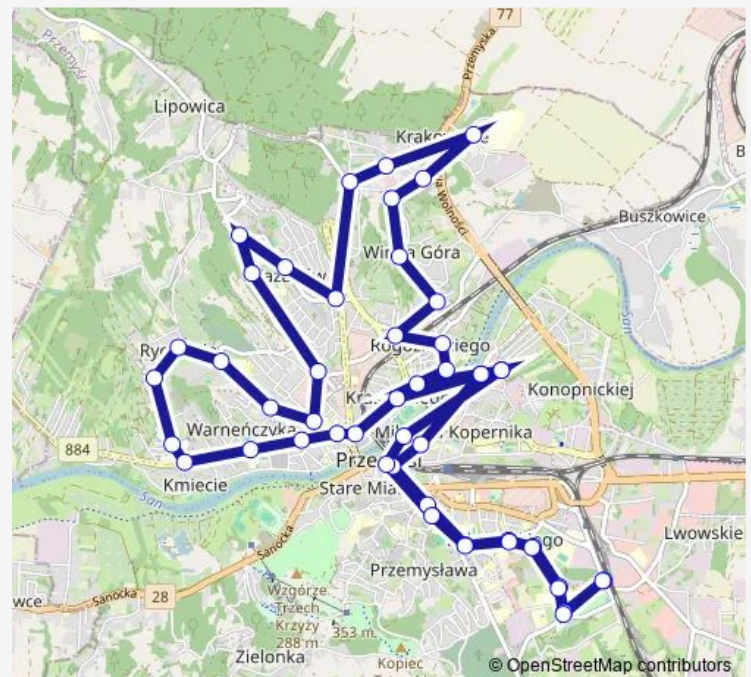

Krakowska - Zakopiańska

### Route schedule

Nestora - Bakończyce- Pwsw — Lwowska - Mzk

Monday 14:43

Tuesday 14:43

Wednesday 14:43

Thursday 14:43

Friday 14:43

Saturday 17:35

### Route info

Direction: Nestora - Bakończyce- Pwsw

Stops: 48

Trip Duration: 1 hour 22 min

02 — Linia 02

BusMaps

Krakowska - Armii Krajowej

Opalinskiego - Mokra