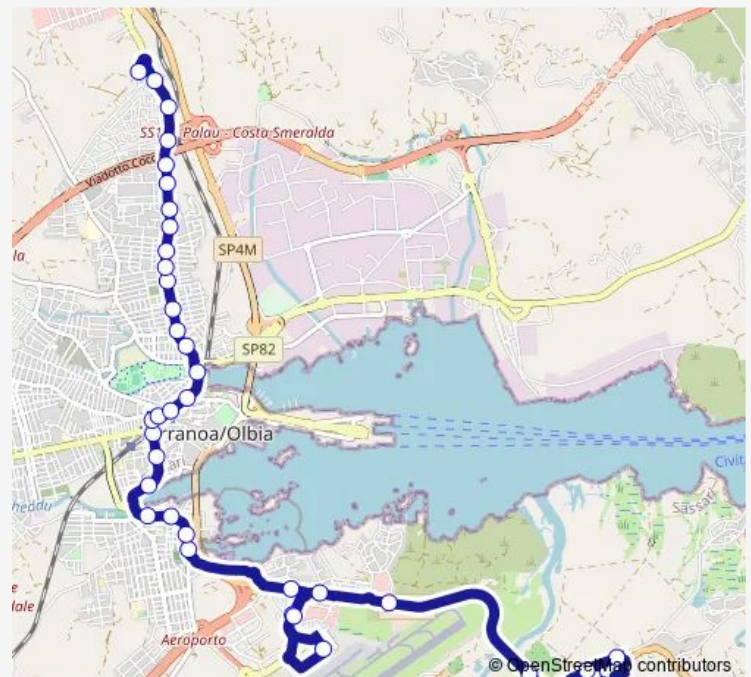

Bus 02 Mater - Via Nicosia

[Go to website](#)

Direction

Monte Ladu Maggiore — Nicosia

18 stops

[Open route schedule](#)

Monte Ladu Maggiore

Monte Ladu I Valentini

Monte Ladu fr.St.Bide

Monte Ladu I.Piumica

Monte Ladu ristorante

Monte Ladu

Rudalza

Rudalza fr.rist.

Rudalza Pazzolu

V.le Rudalza

Sp73 Vivaio

Olbiavia Picciaredda

Sp73 Riv. Legnami

Sp73

sp 125 lato ristorante

Ss125 Li Puntitti

V.le A.Moro 511

Nicosia

Route schedule

Monte Ladu Maggiore — Nicosia

Monday 15:15

Tuesday 15:15

Wednesday 15:15

Thursday 15:15

Friday 15:15

Saturday 15:15

Sunday —

Route info

Direction: Monte Ladu Maggiore

Stops: 18

Trip Duration: 0 hour 20 min

02 — Mater - Via Nicosia