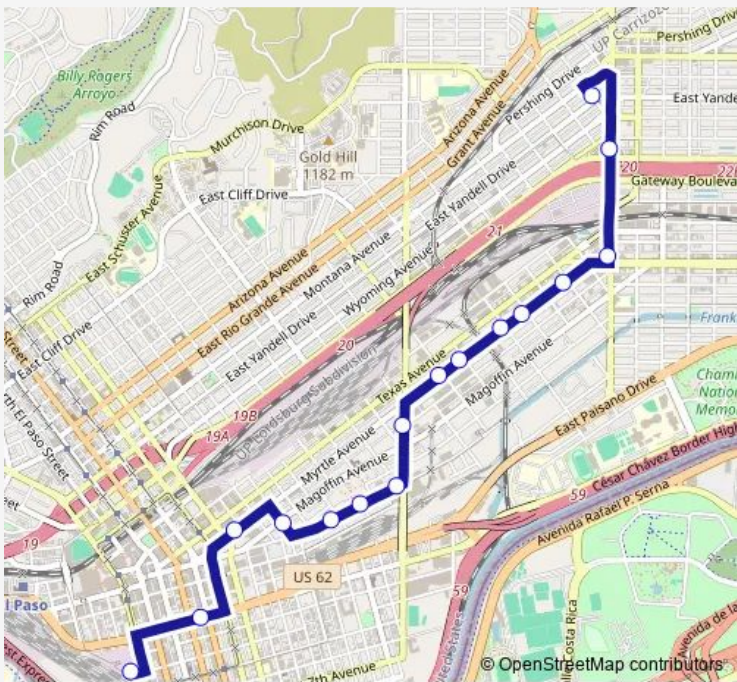

## Bus 02 5 Points Circulator

[Go to website](#)

**Direction**  
 Five Points Terminal Bay F — Downtown Transit Ctr Bay B

16 stops

[Open route schedule](#)

- Five Points Terminal Bay F
- PiedrasGateway West
- PiedrasAlameda
- MyrtlePalm
- 2023 MyrtleWillow
- 1931 MyrtleEucalyptus
- 1707 MyrtleWilliams
- MyrtleDallas
- CottonBassett
- San AntonioCotton
- San AntonioPark
- San AntonioTays
- VirginaMagoffin
- MyrtleFlorence
- PaisanoStanton
- Downtown Transit Ctr Bay B

**Route schedule**  
 Five Points Terminal Bay F — Downtown Transit Ctr Bay B

Monday	06:10-20:20
Tuesday	06:10-20:20
Wednesday	06:10-20:20
Thursday	06:10-20:20
Friday	06:10-20:20
Saturday	06:10-20:20
Sunday	—

**Route info**

Direction: Five Points Terminal Bay F

Stops: 16

Trip Duration: 0 hour 22 min

### Direction

Downtown Transit Ctr Bay B — Five Points Terminal Bay F

16 stops

[Open route schedule](#)

Downtown Transit Ctr Bay B

222 CampbellFirst

San Antonio Transit Terminal

MagoffinOchoa