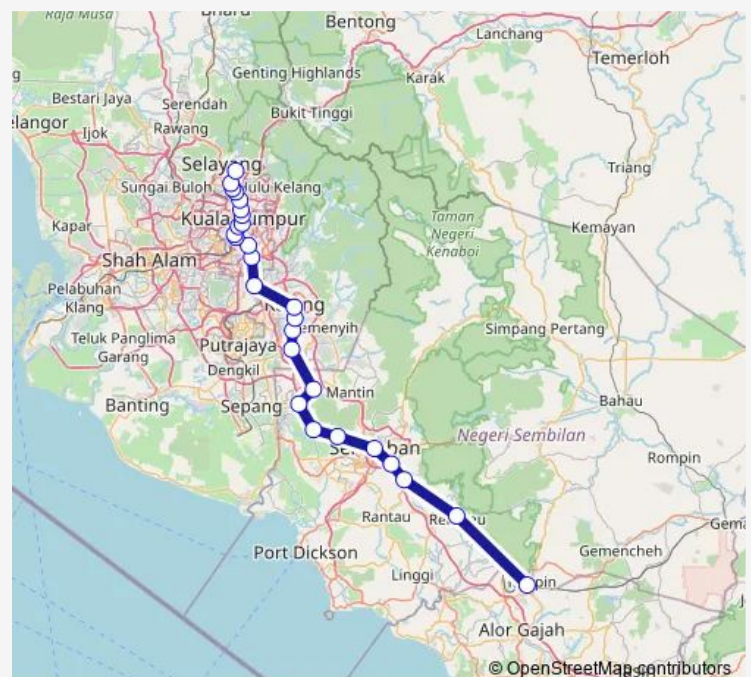

Thursday 04:42-21:30

Friday 04:42-21:30

Saturday 05:37-21:30

Sunday 05:37-21:30

Route info

Direction: Pulau Sebang (Tampin)

Stops: 27

Trip Duration: 2 hour 45 min

■ Seremban Line — KTM Batu Caves - Pulau Sebang/Tampin

Putra

Sentul

Batu Kentonmen

Kampung Batu

Taman Wahyu

Batu Caves

Direction

Tiroi

Seremban

Senawang

Sungai Gadut

Route schedule

Batu Caves — Pulau Sebang (Tampin)

Monday 05:14-22:10

Tuesday 05:14-22:10

Wednesday 05:14-22:10

Thursday 05:14-22:10

Friday 05:14-22:10

Saturday 06:02-22:10

Sunday 06:02-22:10

Route info

Direction: Batu Caves

Stops: 27