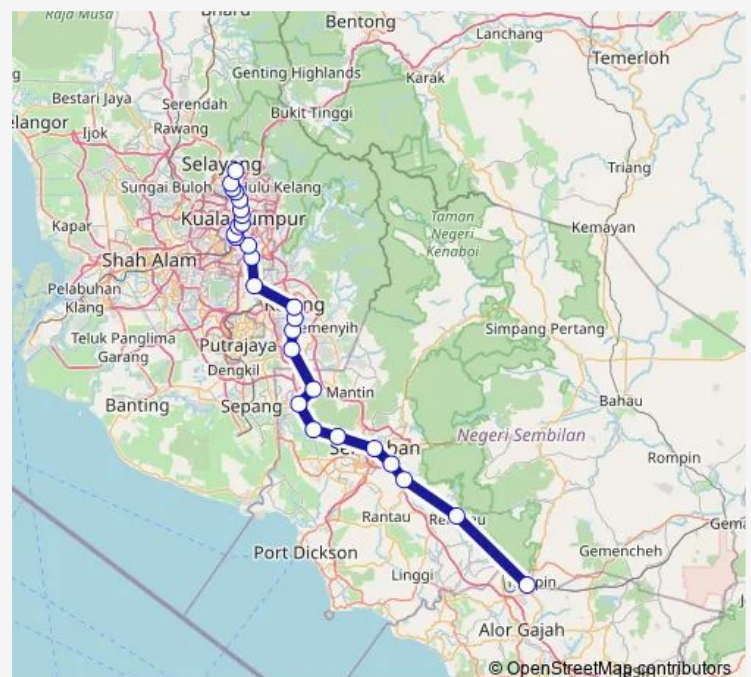

Thursday 04:42-21:30

Friday 04:42-21:30

Saturday 05:37-21:30

Sunday 05:37-21:30

Route info

Direction: Pulau Sebang (Tampin)

Stops: 27

Trip Duration: 2 hour 55 min

■ Seremban Line — KTM Batu Caves - Pulau Sebang/Tampin

Putra

Sentul

Batu Kentonmen

Kampung Batu

Taman Wahyu

Batu Caves

Direction

Tiroi

Seremban

Senawang

Sungai Gadut

Route schedule

Batu Caves — Pulau Sebang (Tampin)

Monday 06:02-22:10

Tuesday 05:14-22:10

Wednesday 05:14-22:10

Thursday 05:14-22:10

Friday 05:14-22:10

Saturday 05:14-22:10

Sunday 06:02-22:10

Route info

Direction: Batu Caves

Stops: 27