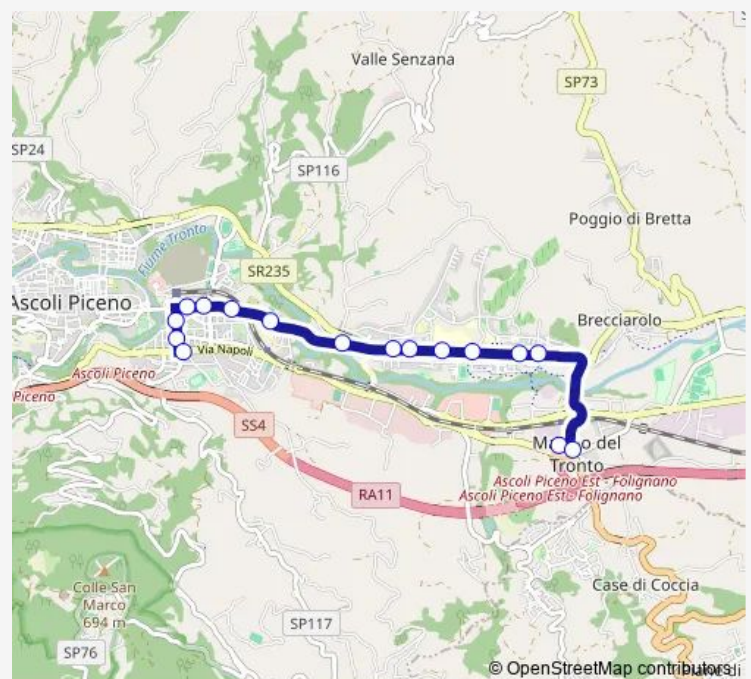

### Direction

Marino - Bivio Stazione — Scuola Luciani

16 stops

[Open route schedule](#)

Marino - Bivio Stazione

Marino - Rotatoria

Casa Cantoniera - Monticelli

Ascoli Piceno - Monticelli Tigre

Tab. Botticelli - P. Maggiore

Viale Marconi

VIA 3 Ottobre

Scuola Luciani

### Route schedule

Marino - Bivio Stazione — Scuola Luciani

Monday	12:45
Tuesday	12:45
Wednesday	12:45
Thursday	12:45
Friday	12:45
Saturday	12:45
Sunday	—

### Route info

Direction: Marino - Bivio Stazione

Stops: 16

Trip Duration: 0 hour 20 min

Bus time schedules and route maps are available in an offline PDF at [busmaps.com](https://busmaps.com). Use the [busmaps.com](https://busmaps.com) website to see live bus times, train schedule or subway schedule, and step-by-step directions for all public transit in Ascoli Piceno