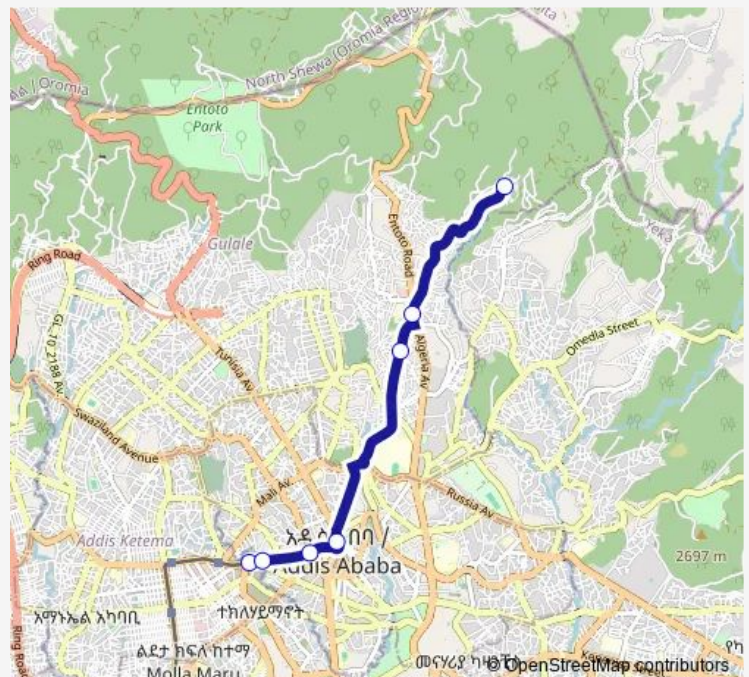

Tuesday 06:00

Wednesday 06:00

Thursday 06:00

Friday 06:00

Saturday 06:00

Sunday 06:00

Route info

Direction: Raguel Church

Stops: 7

Trip Duration: 0 hour 31 min

AB016 — Kidane Mihret ↔ Raguel Church

Direction

Kidane Mihret — Rague! Church

7 stops

[Open route schedule](#)

Kidane Mihret

Monday	06:00
Tuesday	06:00
Wednesday	06:00
Thursday	06:00
Friday	06:00
Saturday	06:00
Sunday	06:00

Route info

Direction: Kidane Mihret

Stops: 7

Trip Duration: 0 hour 39 min

AB016 Bus time schedules and route maps are available in an offline PDF at [busmaps.com](#). Use the [busmaps.com](#) website to see live bus times, train schedule or subway schedule, and step-by-step directions for all public transit in Addis Ababa