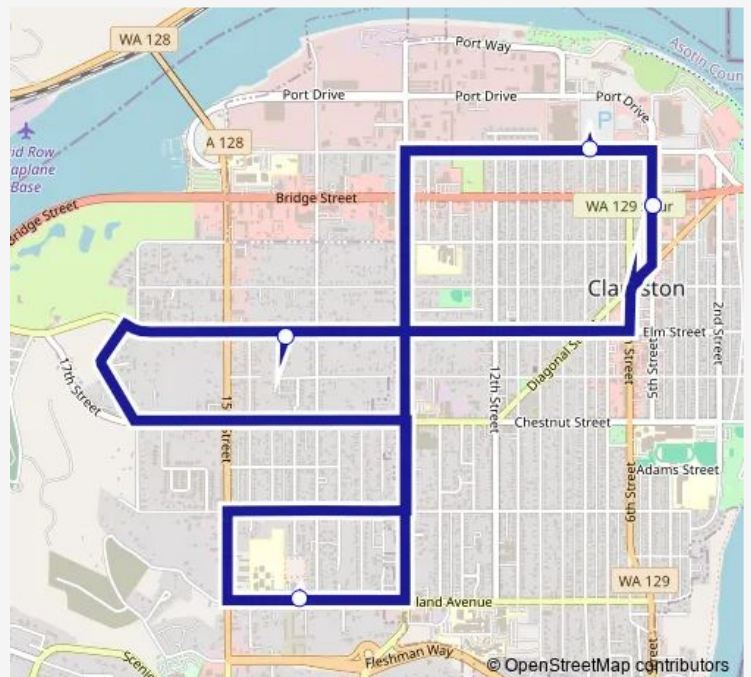

Direction

Dshs — Dshs

5 stops

[Open route schedule](#)

Dshs

Walmart

Clarkston Boys & Girls Club

Alano Club

Dshs

Route schedule

Dshs — Dshs

Monday	06:15-18:15
Tuesday	06:15-18:15
Wednesday	06:15-18:15
Thursday	06:15-18:15
Friday	06:15-18:15
Saturday	09:15-14:15
Sunday	—

Route info

Direction: Dshs

Stops: 5

Trip Duration: 0 hour 20 min

Red Line 2 Bus time schedules and route maps are available in an offline PDF at busmaps.com. Use the busmaps.com website to see live bus times, train schedule or subway schedule, and step-by-step directions for all public transit in Lewiston