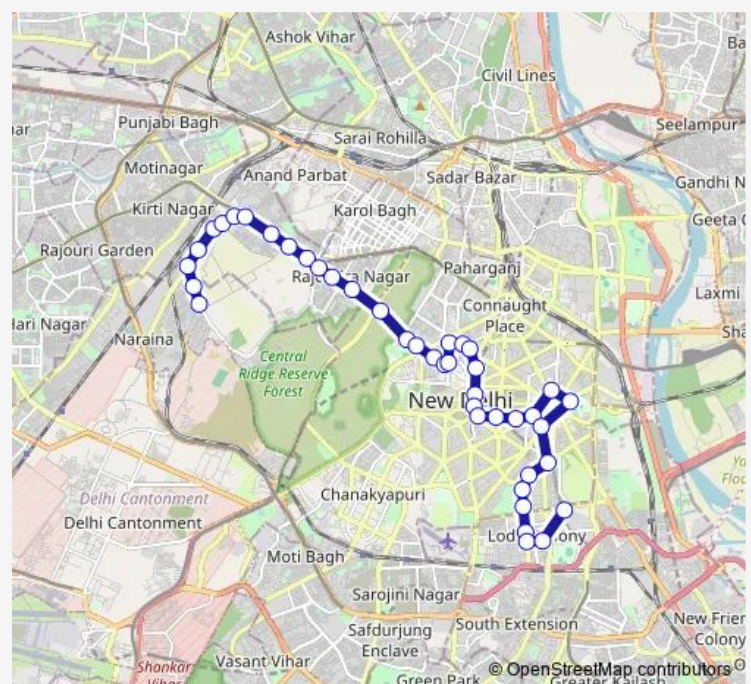

### Route schedule

Inder Puri JJ Colony — Sunehari Pulla Depot / Jawahar Lal Nehru Stadium Terminal

Monday 06:31-21:13

Tuesday 06:31-21:13

Wednesday 06:31-21:13

Thursday 06:31-21:13

Friday 06:31-21:13

Saturday 06:31-21:13

Sunday 06:31-21:13

### Route info

Direction: Inder Puri JJ Colony

Stops: 41

Trip Duration: 1 hour 14 min

■ 47bclup

Gurudwara Bangla Sahib

Patel Chowk

Aakashwani Bhawan