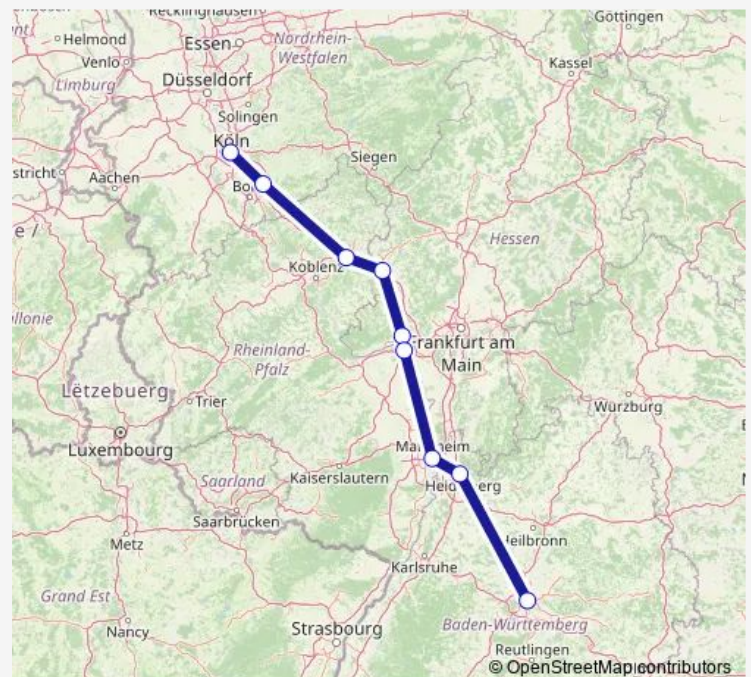

Wiesbaden Hbf

Mainz Hbf

Mannheim Hbf

Heidelberg Hbf

Stuttgart Hbf

### Route schedule

Köln Hbf — Stuttgart Hbf

Monday 06:11

Tuesday 06:11

Wednesday 06:11

Thursday 06:11

Friday 06:11

Saturday —

### Route info

Direction: Köln Hbf

Stops: 9

Trip Duration: 3 hour 10 min

ICE 711

ICE 711 Rail time schedules and route maps are available in an offline PDF at [busmaps.com](https://busmaps.com). Use the [busmaps.com](https://busmaps.com) website to see live bus times, train schedule or subway schedule, and step-by-step directions for all public transit in Stuttgart