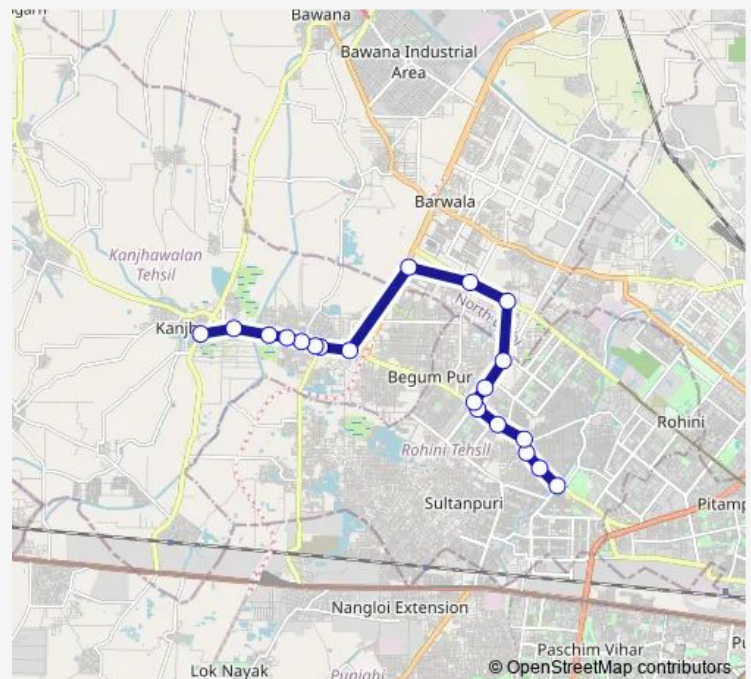

### Direction

Mangol Puri Y Block — Kanjhawala Village

20 stops

[Open route schedule](#)

Mangol Puri Y Block

Buddh Vihar

Krishna Vihar

Brahm Shakti Hospital

### Route schedule

Mangol Puri Y Block — Kanjhawala Village

Monday 02:39-21:16

Tuesday 02:39-21:16

Wednesday 02:39-21:16

Thursday 02:39-21:16

Friday 02:39-21:16

Saturday 02:39-21:16

### Route info

Direction: Mangol Puri Y Block

Stops: 20

Trip Duration: 0 hour 53 min

182eup

182eup Bus time schedules and route maps are available in an offline PDF at [busmaps.com](https://busmaps.com). Use the [busmaps.com](https://busmaps.com) website to see live bus times, train schedule or subway schedule, and step-by-step directions for all public transit in Puth Kalan