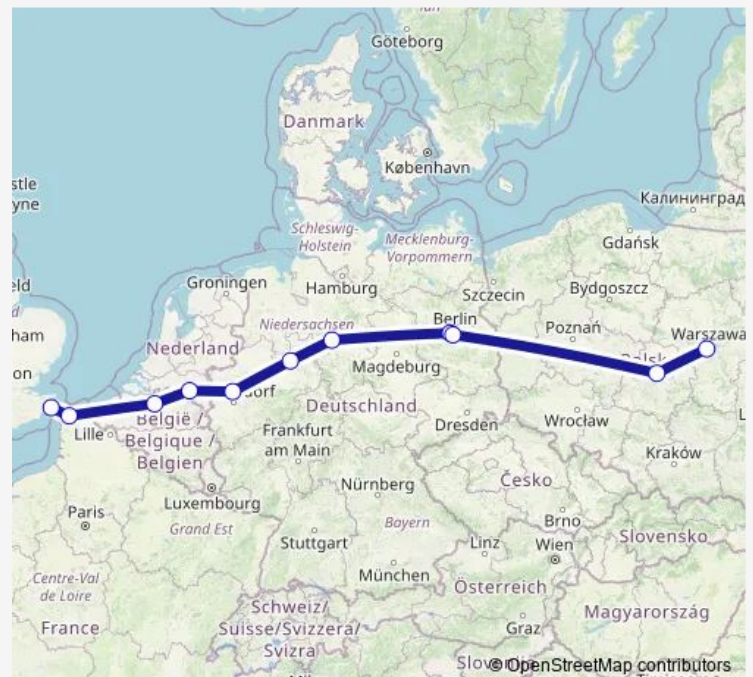

Duisburg central train station

Bielefeld Brackwede train station

Hanover central bus station

Berlin central bus station

Berlin Südkreuz train station

Lodz, Bus Station

Warsaw, Bus Station West

### Route schedule

Dover (P&O Ferry) — Warsaw, Bus Station West

Monday	—
Tuesday	14:35-14:45
Wednesday	—
Thursday	—
Friday	14:35
Saturday	—
Sunday	14:35-14:45

### Route info

Direction: Dover (P&O Ferry)

Stops: 11

Trip Duration: 23 hour 0 min

N1328

BusMaps

## Direction

Warsaw, Bus Station West — Dover (P&O Ferry)

12 stops

[Open route schedule](#)

Warsaw, Bus Station West

Lodz, Bus Station

Berlin Südkreuz train station

Berlin central bus station