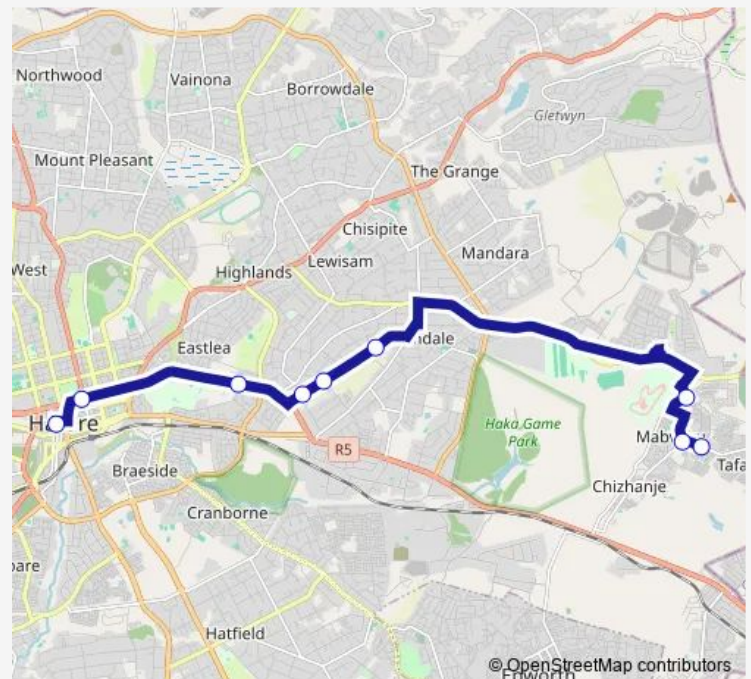

Communal Taxi Service Mabvuku to Copacabana Rank[Go to website](#)**Direction**

Tafara High 1 Turnoff — Copacabana Rank

9 stops

[Open route schedule](#)

Tafara High 1 Turnoff

The Hunter hub

Nhegure Market

Drummond Close Bus Stop

Corner Cecil Road and Greendale Avenue

Food Lovers Market, eendale Avenue

Corner Nigel Avenue and Samora Machel Road

Reserve Bank, Samora Machel Avenue

Copacabana Rank

Route schedule

Tafara High 1 Turnoff — Copacabana Rank

Monday	10:05
Tuesday	10:05
Wednesday	10:05
Thursday	10:05
Friday	10:05
Saturday	10:05
Sunday	10:05

Route info

Direction: Tafara High 1 Turnoff

Stops: 9

Trip Duration: 0 hour 47 min

Mabvuku to Copacabana Rank