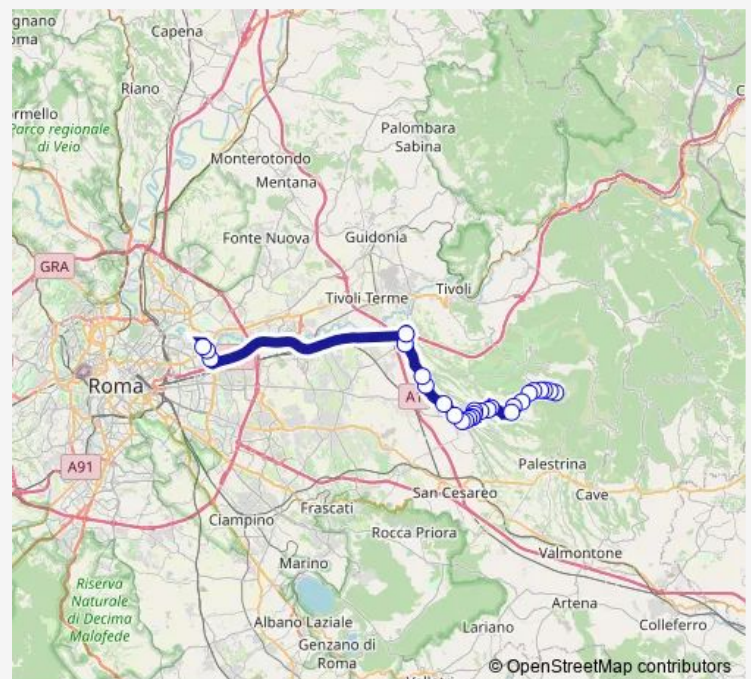

Galliciano | Via Maremmana (Colle Selva II) # f12232

Galliciano | Via Maremmana (Colle Vigne) # f12233

Route schedule

Poli | Piazzale Orziere # f12070 — ROMA | Ponte Mammolo (Metro B) # f9021

Monday 04:45

Tuesday 04:45

Wednesday 04:45

Thursday 04:45

Friday 04:45

Saturday —

Sunday —

Route info

Direction: Poli | Piazzale Orziere # f12070

Stops: 28

Trip Duration: 1 hour 5 min

Poli - Roma Ponte Mammolo # Tv906a

Gallicano | Via Maremmana (Passerano) # f12234

Gallicano | Via Maremmana Via Caipoli # f12235

Roma | Via Polense Via Maremmana # f12237

Tivoli | Via Maremmana Inferiore fronte civ. 102 # f00054

ROMA | Via Togliatti Via D'Onofrio # f9018

ROMA | Via Togliatti Via Alberini # f9020

ROMA | Ponte Mammolo (Metro B) # f9021

Bus time schedules and route maps are available in an offline PDF at busmaps.com. Use the busmaps.com website to see live bus times, train schedule or subway schedule, and step-by-step directions for all public transit in Gallicano nel Lazio