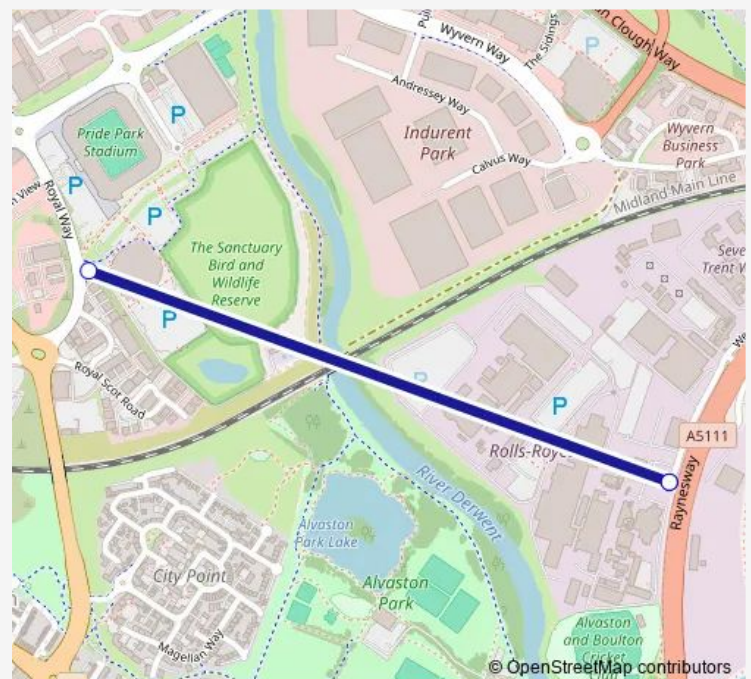

Bus Rr4

[Go to website](#)

Direction

Rolls Royce Offices — Rolls Royce Offices

3 stops

[Open route schedule](#)

Rolls Royce Offices

Pride Park Park-and-Ride

Rolls Royce Offices

Route schedule

Rolls Royce Offices — Rolls Royce Offices

Monday 06:45-18:00

Tuesday 06:45-18:00

Wednesday 06:45-18:00

Thursday 06:45-18:00

Friday 06:45-18:00

Saturday —

Sunday —

Route info

Direction: Rolls Royce Offices

Stops: 3

Trip Duration: 0 hour 30 min

 Rr4

Rr4 Bus time schedules and route maps are available in an offline PDF at busmaps.com. Use the busmaps.com website to see live bus times, train schedule or subway schedule, and step-by-step directions for all public transit in Derby