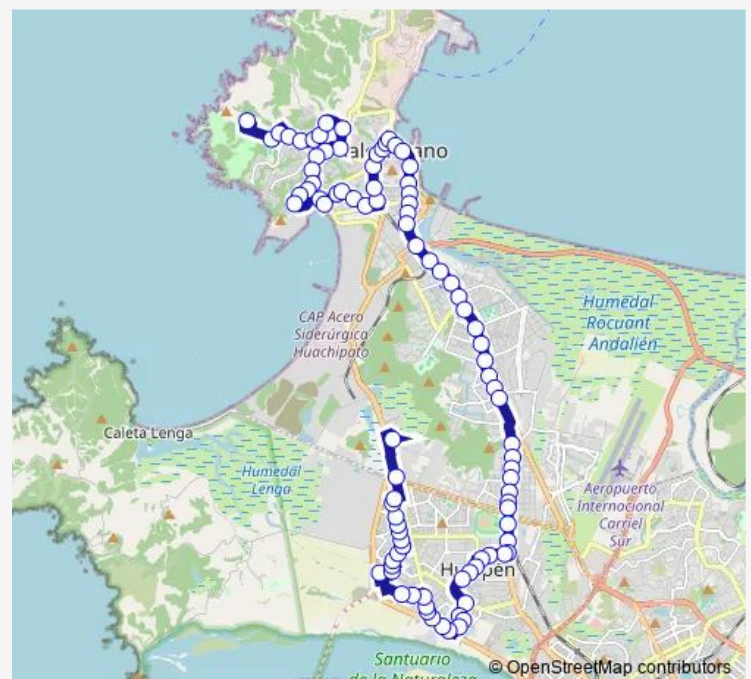

### Direction

Interior Urba Playa Pingueral — 4 Esquinas

92 stops

[Open route schedule](#)

Interior Urba Playa Pingueral

Playa Pingueral / Sur

Escuela C / Oriente

Camino Al Litral - San Vicente

Almirante Latorre - La Marina

Pedro Montt - La Marina / Sur

Pedro Montt - Lautaro

Brasil - Pedro Montt

### Route schedule

Interior Urba Playa Pingueral — 4 Esquinas

Monday 06:00-23:30

Tuesday 06:00-23:30

Wednesday 06:00-23:30

Thursday 06:00-23:30

Friday 06:00-23:30

Saturday 06:00-23:40

### Route info

Direction: Interior Urba Playa Pingueral

Stops: 92

Trip Duration: 0 hour 58 min

02D — Diego Portales

BusMaps

Municipalidad De Talcahuano

Brasil - Talcahuano