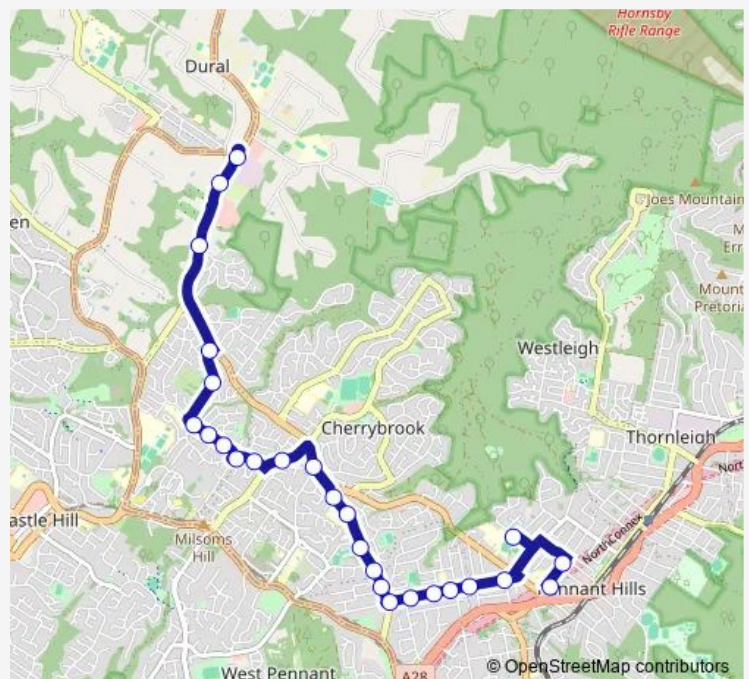

Victoria Rd At New Line Rd

New Line Rd At Valda St

79 New Line Rd

New Line Rd Opp Cedarwood Dr

Cherrybrook Public School, New Line Rd

New Line Rd Before Boundary Rd

New Line Rd Opp 154

County Dr Opp Darlington Dr

Woodgrove Av Opp Greywood St

Woodgrove Av Before David Rd

David Rd After Westminster Dr

David Rd Opp Longworth Cres

David Rd Before Westminster Dr

Route schedule

St Agatha's Parish Primary School, Trebor Rd — New Line Rd After Old Northern Rd

Monday 15:20

Tuesday 15:20

Wednesday 15:20

Thursday 15:20

Friday 15:20

Saturday —

Sunday —

Route info

Direction: St Agatha's Parish Primary School, Trebor Rd

Stops: 26

Trip Duration: 0 hour 39 min

3528 — St Agatha's Parish PS to Dural Bus Depot

David Rd Opp Baydon St

David Rd At New Line Rd

New Line Rd Opp Sebastian Dr