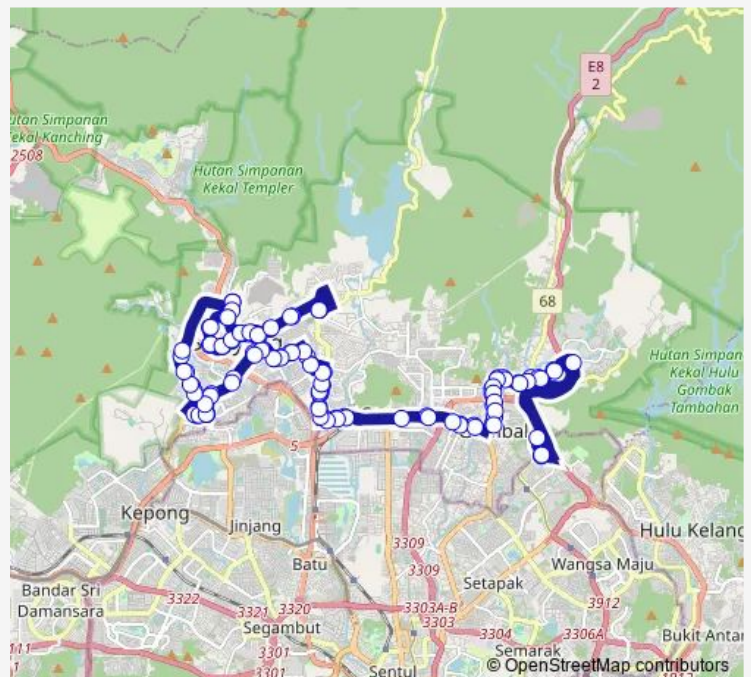

SI24 Hospital Selayang

Route schedule

Hentian Selayang Mutiara — Hentian Selayang Mutiara

Monday 06:00-21:30

Tuesday 06:00-21:30

Wednesday 06:00-21:30

Thursday 06:00-21:30

Friday 06:00-21:30

Saturday 06:00-21:30

Sunday 06:00-21:30

Route info

Direction: Hentian Selayang Mutiara

Stops: 111

Trip Duration: 3 hour 30 min

Mps1 — Selayang Mutiara ~ Stesen LRT Gombak

SI25 Ideal Convention Centre

SI288 Bulatan Beringin Selayang

SI289 Taman Selayang Segar

SI290 Taman Selayang Indah

SI37 Selayang Baru (Barat)

SI536 Selayang Baru (Utara)

SI43 Perumahan Selayang Baru

SI44 Balai Polis Selayang Baru (Opp)