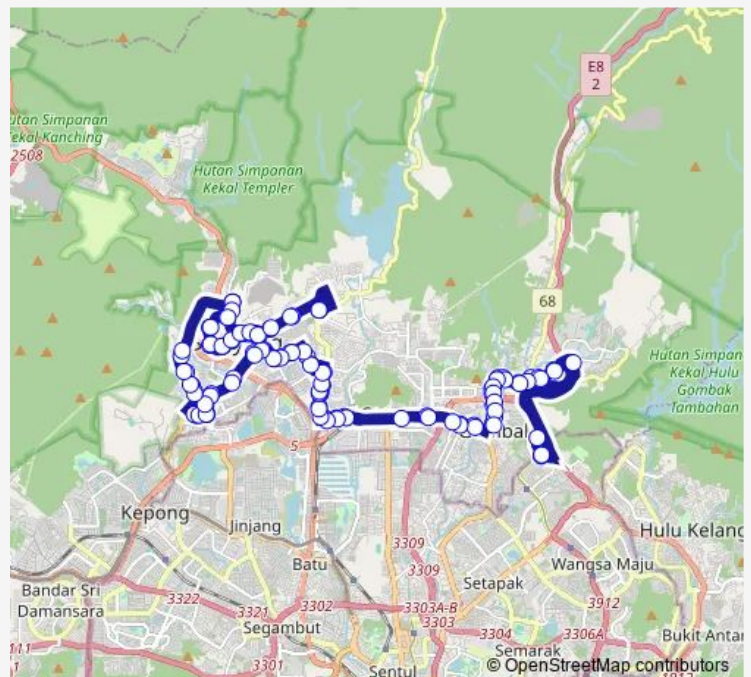

SI24 Hospital Selayang

Route schedule

Hentian Selayang Mutiara — Hentian Selayang Mutiara

Monday 06:00-21:30

Tuesday 06:00-21:30

Wednesday 06:00-21:30

Thursday 06:00-21:30

Friday 06:00-21:30

Saturday 06:00-21:30

Sunday 06:00-21:30

Route info

Direction: Hentian Selayang Mutiara

Stops: 111

Trip Duration: 3 hour 0 min

MPS1 — Selayang Mutiara ~ Stesen LRT Gombak

SI25 Ideal Convention Centre

SI288 Bulatan Beringin Selayang

SI289 Taman Selayang Segar

SI290 Taman Selayang Indah

SI37 Selayang Baru (Barat)

SI536 Selayang Baru (Utara)

SI43 Perumahan Selayang Baru

SI44 Balai Polis Selayang Baru (Opp)