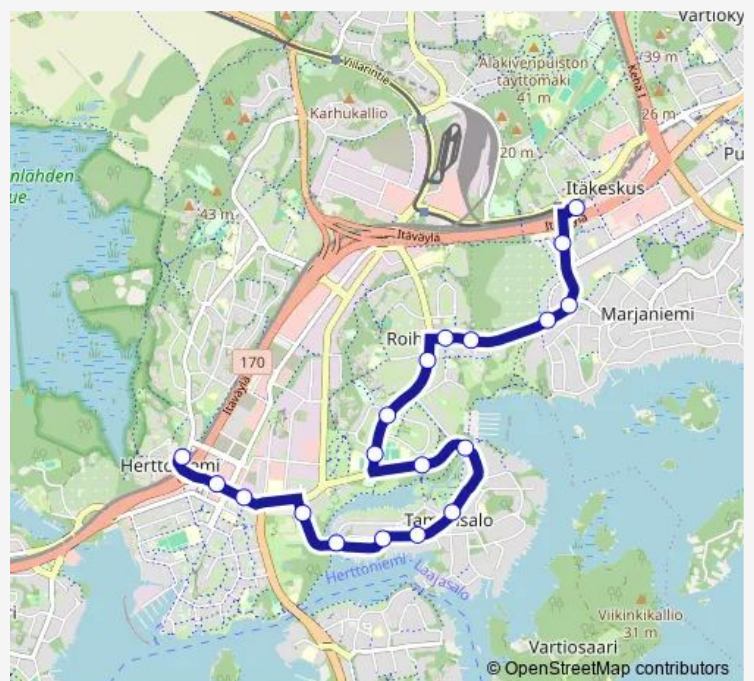

06:33-21:52

Route info

Direction: Itäkeskus (M)

Stops: 19

Trip Duration: 0 hour 15 min

Direction

Herttoniemi (M) — Itäkeskus (M)

20 stops

Tuesday 23:58

Wednesday 22:19

Thursday 23:18

Friday 22:48

Saturday —

Sunday —

Route info

Direction: Herttoniemi (M)