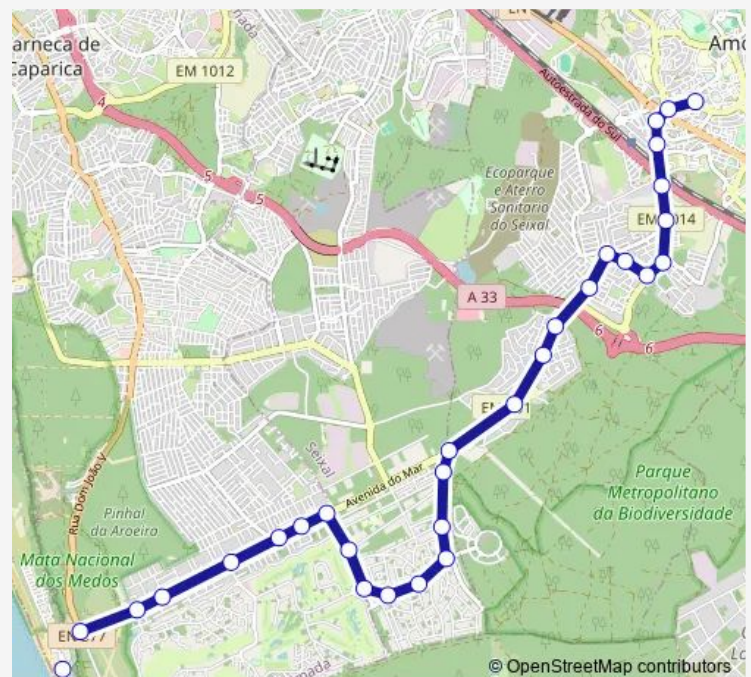

Fanqueiro (R Azinhaga 169)

Fanqueiro (R António Sérgio) Antena Telemóvel

Route schedule

Fonte Telha (Praia) — Cruz Pau (Avª Marcos Portugal) Fte Ext Novo Dia

Monday 07:45-21:15

Tuesday 07:45-21:15

Wednesday 07:45-21:15

Thursday 07:45-21:15

Friday 07:45-21:15

Saturday 08:15-21:00

Sunday 08:15-21:00

Route info

Direction: Fonte Telha (Praia)

Stops: 30

Trip Duration: 0 hour 40 min