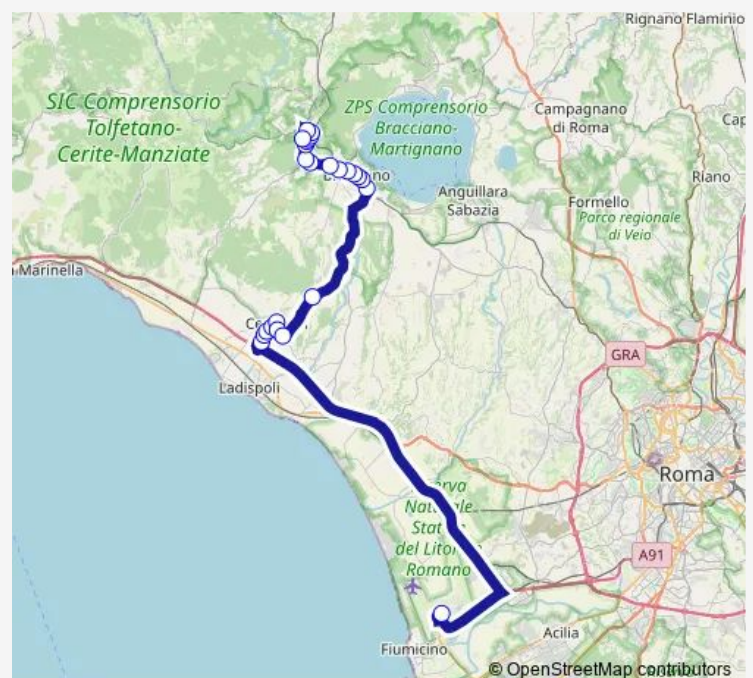

Manziana | Via Roma Via Civitavecchia # f11159

Route schedule

Fiumicino | Aeroporto (Terminal 1) # f10921 — Manziana | Macchia Grande # f2594

Monday 15:30

Tuesday 15:30

Wednesday 15:30

Thursday 15:30

Friday 15:30

Saturday —

Sunday —

Route info

Direction: Fiumicino | Aeroporto (Terminal 1) # f10921

Stops: 25

Trip Duration: 1 hour 15 min

■ Aeroporto di Fiumicino - Manziana # Mz640d

Manziana | Via Roma Via Anguillara # f11160

Manziana | Piazza Tittoni # f11161

Manziana | Corso V. Emanuele Via Oriolo # f11162

Manziana | Macchia Grande # f2594

Bus time schedules and route maps are available in an offline PDF at busmaps.com. Use the busmaps.com website to see live bus times, train schedule or subway schedule, and step-by-step directions for all public transit in Manziana