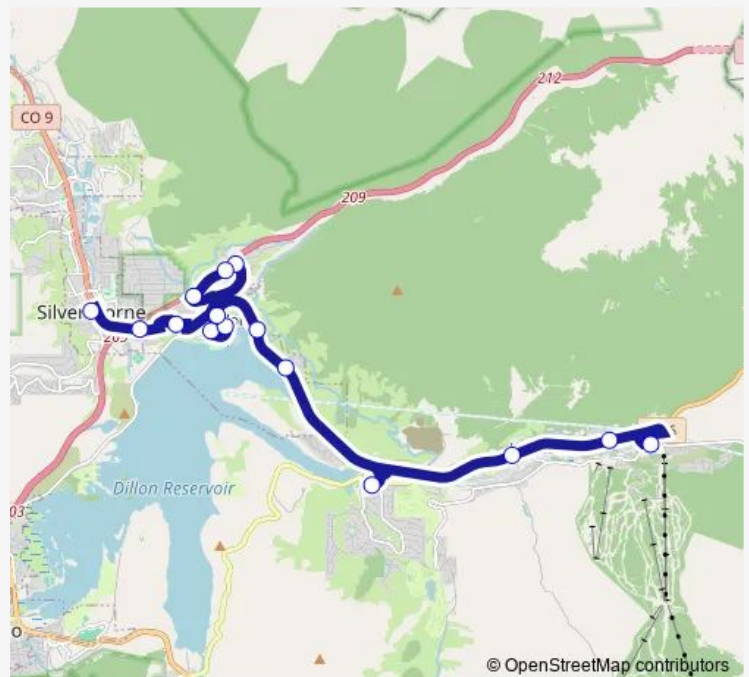

Tuesday 05:32-00:25⁺¹

Wednesday 05:32-00:25⁺¹

Thursday 05:32-00:25⁺¹

Friday 05:32-00:25⁺¹

Saturday 05:32-00:25⁺¹

Sunday 05:32-00:25⁺¹

Route info

Direction: River Run

Stops: 15

Trip Duration: 1 hour 0 min

Silverthorne - Dillon - Keystone

Direction

Silverthorne Station — River Run

15 stops

[Open route schedule](#)

Silverthorne Station

Elkhorn

Corinthian Hill

Summit Cove

Keystone Lodge

Rasor Drive

River Run

Route schedule

Silverthorne Station — River Run

Monday	06:15-00:45 ⁺¹
Tuesday	06:15-00:45 ⁺¹
Wednesday	06:15-00:45 ⁺¹
Thursday	06:15-00:45 ⁺¹
Friday	06:15-00:45 ⁺¹
Saturday	06:15-00:45 ⁺¹
Sunday	06:15-00:45 ⁺¹

Route info

Direction: Silverthorne Station