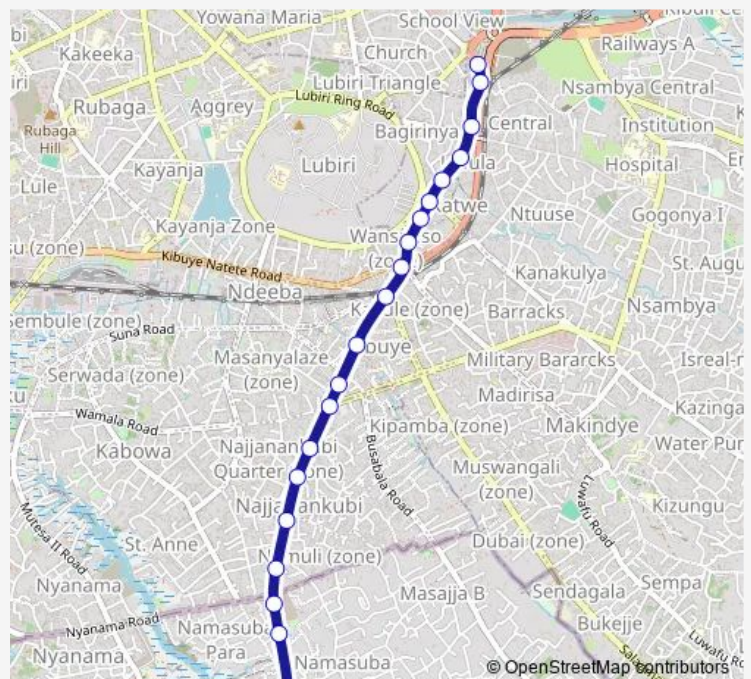

Bus IC144 Namasuba-Usafi Taxi Park

[Go to website](#)

Direction

Gapco Totalpetro Station (Katwe) — Namasuba Sign Post

15 stops

[Open route schedule](#)

Gapco Totalpetro Station (Katwe)

Equity Bank (Katwe)

Stella - Najjanankumbi

Najjanankumbi - Zabba Supermarket

Mk Clinic - Najja Nankumbi

Freedom City Shopping Centre

Namasuba Sign Post

Route schedule

Gapco Totalpetro Station (Katwe) — Namasuba Sign Post

Monday 06:30-19:00

Tuesday 06:30-19:00

Wednesday 06:30-19:00

Thursday 06:30-19:00

Friday 06:30-19:00

Saturday 06:30-19:00

Sunday 06:30-19:00

Route info

Direction: Gapco Totalpetro Station (Katwe)

Stops: 15

Trip Duration: 0 hour 30 min

IC144 — Namasuba-Usafi Taxi Park

Direction

Namasuba Sign Post — Usafi Market (Katwe Road)

19 stops

[Open route schedule](#)

Namasuba Sign Post