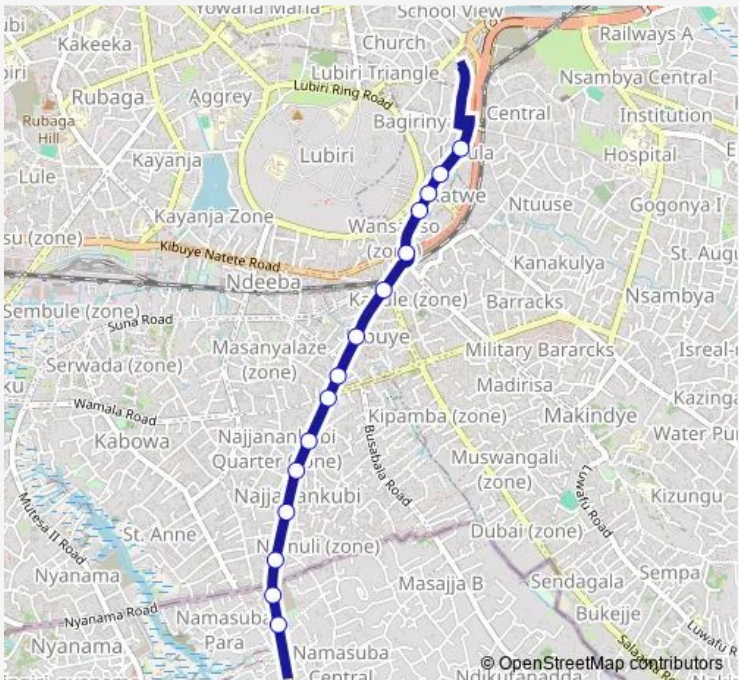

Bus Ic144 Namasuba-Usafi Taxi Park

[Go to website](#)

Direction
 Namasuba Sign Post — Usafi Market (Katwe Road)
 19 stops
[Open route schedule](#)

- Namasuba Sign Post
- Freedom City Shopping Centre
- Mk Clinic - Najja Nankumbi
- Najjanankumbi - Zabba Supermarket
- Stella - Najjanankumbi
- Super Oil (Najjanankumbi)
- Ulga (Najjanankumbi)
- Shell (Najjanankumbi)
- Total (Najjanankumbi)
- Kobil (Kibuye)
- Kibuye Roundabout
- Nakumatt Katwe - Muganzirwaza Plaza
- Glory Church
- White Nile
- Equity Bank (Katwe)
- Gapco Totalpetro Station (Katwe)
- Tezira House (Katwe)
- Usafi Market (Katwe Rd)
- Usafi Market (Katwe Road)

Route schedule
 Namasuba Sign Post — Usafi Market (Katwe Road)

Monday	06:30-19:00
Tuesday	06:30-19:00
Wednesday	06:30-19:00
Thursday	06:30-19:00
Friday	06:30-19:00
Saturday	06:30-19:00
Sunday	06:30-19:00

Route info
 Direction: Namasuba Sign Post
 Stops: 19
 Trip Duration: 0 hour 22 min

Ic144 — Namasuba-Usafi Taxi Park **BusMaps**

Direction

Gapco Totalpetro Station (Katwe) — Namasuba Sign Post

15 stops

[Open route schedule](#)

Shell (Najjanankumbi)

Super Oil (Najjanankumbi)

Stella - Najjanankumbi

Najjanankumbi - Zabba Supermarket

Mk Clinic - Najja Nankumbi

Freedom City Shopping Centre

Namasuba Sign Post

Route schedule