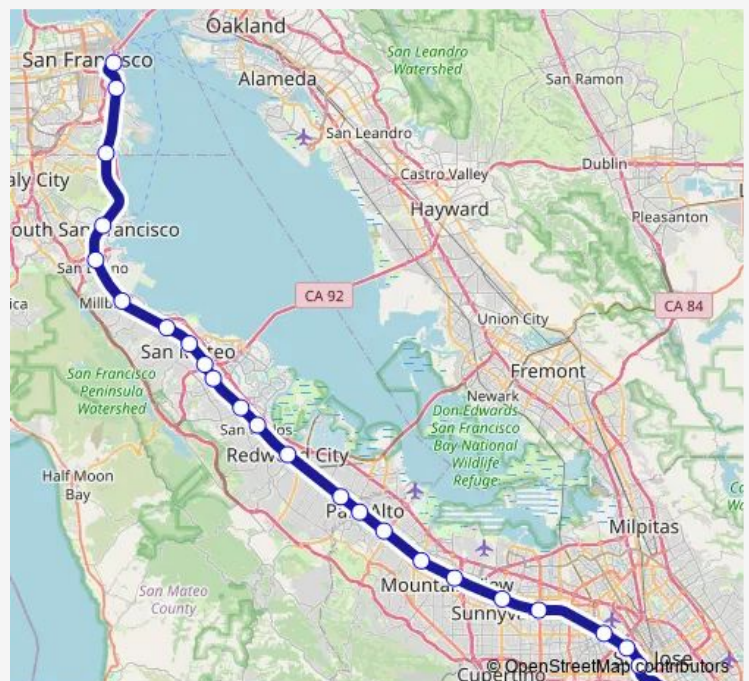

### Route info

Direction: San Francisco Caltrain Station Southbound

Stops: 24

Trip Duration: 1 hour 23 min

Local Weekday

College Park Caltrain Station Southbound

San Jose Diridon Caltrain Station Southbound

Tamien Caltrain Station Southbound