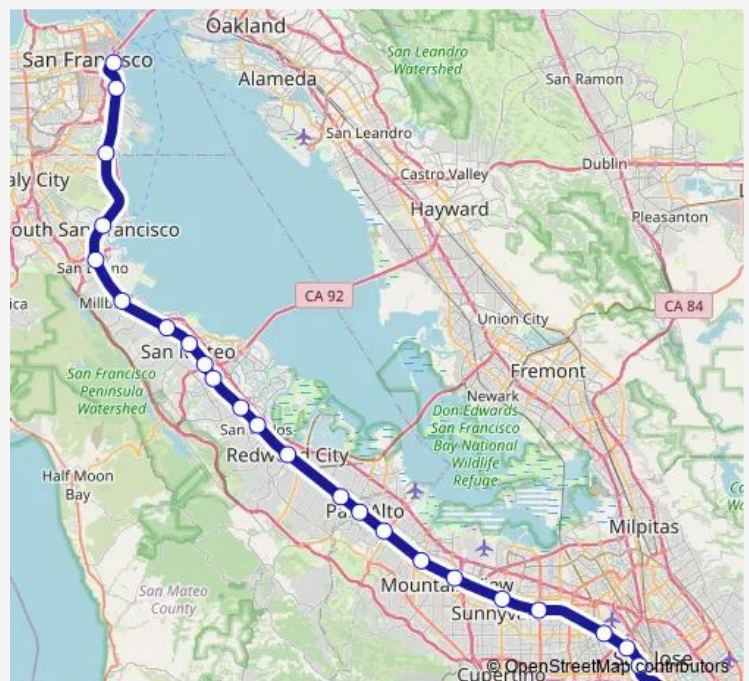

Bayshore Caltrain Station Southbound

South San Francisco Caltrain Station Southbound

San Bruno Caltrain Station Southbound

Millbrae Caltrain Station Southbound

Burlingame Caltrain Station Southbound

San Mateo Caltrain Station Southbound

Palo Alto Caltrain Station Southbound

California Avenue Caltrain Station Southbound

San Antonio Caltrain Station Southbound

Mountain View Caltrain Station Southbound

Sunnyvale Caltrain Station Southbound

Lawrence Caltrain Station Southbound

Friday 04:55-00:05⁺¹

Saturday —

Sunday —

Route info

Direction: San Francisco Caltrain Station Southbound

Stops: 24

Trip Duration: 1 hour 33 min

Local Weekday

College Park Caltrain Station Southbound

San Jose Diridon Caltrain Station Southbound

Tamien Caltrain Station Southbound

Direction

Tamien Caltrain Station Northbound — San Francisco
Caltrain Station Northbound