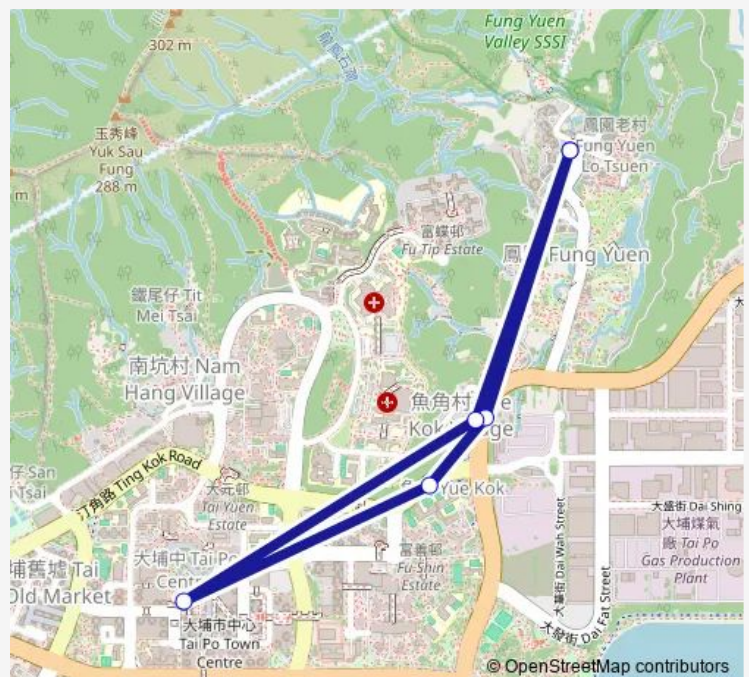

Bus 20M Fung Yuen - TAI PO Central (Circular) (Supplementary Service)

[Go to website](#)

Direction

FUNG YUEN — FUNG YUEN

6 stops

[Open route schedule](#)

FUNG YUEN

Ting KOK Road, Near YUE Kok

Ting KOK Road, KAU YAN College|Ting KOK Road, West-bound BUS LAY-BY Near KAU YAN College

TAI PO CENTRAL

TING KOK ROAD, NEAR YUE KOK

FUNG YUEN

Route schedule

FUNG YUEN — FUNG YUEN

Monday	07:00-21:30
Tuesday	07:00-21:30
Wednesday	07:00-21:30
Thursday	07:00-21:30
Friday	07:00-21:30
Saturday	09:00-21:30
Sunday	09:00-21:30

Route info

Direction: FUNG YUEN

Stops: 6

Trip Duration: 0 hour 14 min

■ 20M — Fung Yuen - TAI PO Central (Circular) (Supplementary Service)

20M Bus time schedules and route maps are available in an offline PDF at busmaps.com. Use the busmaps.com website to see live bus times, train schedule or subway schedule, and step-by-step directions for all public transit in Tai Po