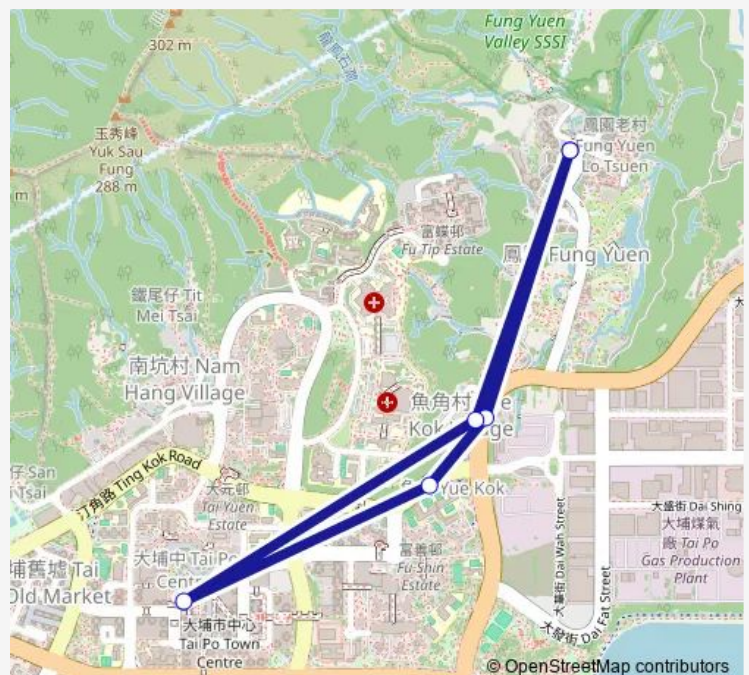

Bus 20m Fung Yuen - TAI PO Central (Circular) (Supplementary Service)

[Go to website](#)

Direction

Fung Yuen — Fung Yuen

6 stops

[Open route schedule](#)

Fung Yuen

Ting KOK Road, Near YUE Kok

Ting KOK Road, Westbound BUS LAY-BY Near KAU YAN College|Ting KOK Road, KAU YAN College

TAI PO Central

Ting KOK Road, Near YUE Kok

Fung Yuen

Route schedule

Fung Yuen — Fung Yuen

Monday	07:00-21:30
Tuesday	07:00-21:30
Wednesday	07:00-21:30
Thursday	07:00-21:30
Friday	07:00-21:30
Saturday	09:00-21:30
Sunday	09:00-21:30

Route info

Direction: Fung Yuen

Stops: 6

Trip Duration: 0 hour 14 min

■ 20m — Fung Yuen - TAI PO Central (Circular) (Supplementary Service)

20m Bus time schedules and route maps are available in an offline PDF at busmaps.com. Use the busmaps.com website to see live bus times, train schedule or subway schedule, and step-by-step directions for all public transit in Tai Po