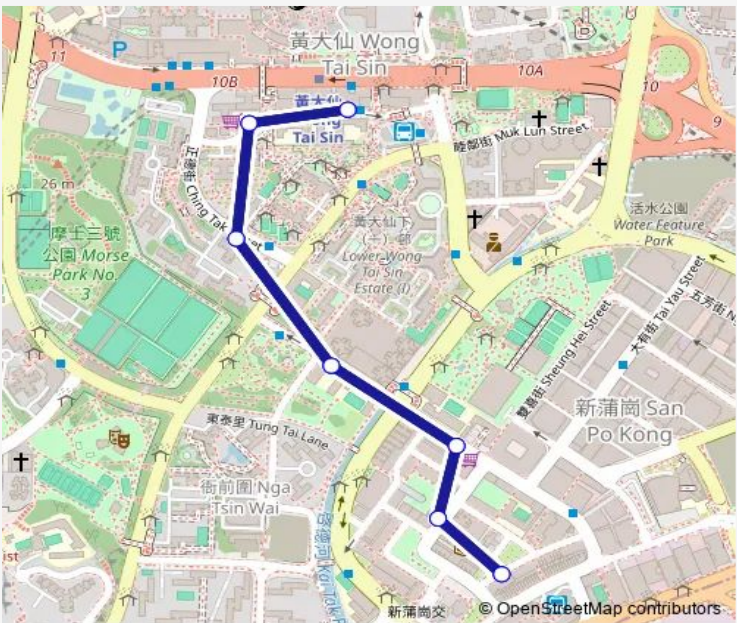

7 stops

[Open route schedule](#)

- HONG KEUNG STREET, NEAR ON KEUNG BUILDING|HONG KEUNG STREET, OUTSIDE ON KEUNG BUILDING
- NO. 28 SHUNG LING STREET
- NOS. 28-34 TSEUK LUK STREET|TSEUK LUK STREET OUTSIDE HOUSE NO. 30
- TAI SHING STREET, OUTSIDE CONFUCIAN TAI SHING SCHOOL
- CHING TAK STREET, OUTSIDE LUNG HEI HOUSE
- CHING TAK STREET, OUTSIDE LUNG ON HOUSE|CHING TAK STREET, NEAR LUNG LOK HOUSE, LOWER WONG TAI SIN ESTATE
- Ching TAK Street, Outside Wong TAI SIN Shopping Centre|Ching TAK Street, Near Lung FAI House, Lower Wong TAI SIN Estate

Route schedule

HONG KEUNG STREET, NEAR ON KEUNG BUILDING|HONG KEUNG STREET, OUTSIDE ON KEUNG BUILDING — Ching TAK Street, Outside Wong TAI SIN Shopping Centre|Ching TAK Street, Near Lung FAI House, Lower Wong TAI SIN Estate

Monday	07:00
Tuesday	07:00
Wednesday	07:00
Thursday	07:00
Friday	07:00
Saturday	07:00
Sunday	07:00

Route info

Direction: HONG KEUNG STREET, NEAR ON KEUNG BUILDING|HONG KEUNG STREET, OUTSIDE ON KEUNG BUILDING

Stops: 7

Trip Duration: 0 hour 6 min

Direction

Ching TAK Street, Outside Wong TAI SIN Shopping Centre|Ching TAK Street, Near Lung FAI House, Lower Wong TAI SIN Estate — HONG KEUNG STREET, OUTSIDE ON KEUNG BUILDING