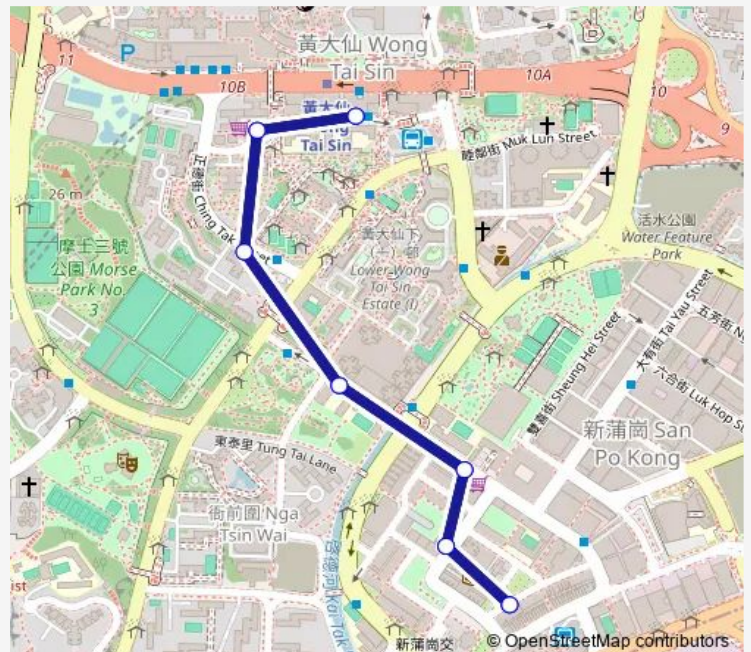

### Route schedule

Hong Keung Street, Near ON Keung Building|Hong Keung Street, Outside ON Keung Building — Ching TAK Street, Outside Wong TAI SIN Shopping Centre|Ching TAK Street, Near Lung FAI House, Lower Wong TAI SIN Estate

### Route info

Direction: Hong Keung Street, Near ON Keung Building|Hong Keung Street, Outside ON Keung Building

Stops: 7

Trip Duration: 0 hour 6 min

### Direction

Ching TAK Street, Outside Wong TAI SIN Shopping Centre|Ching TAK Street, Near Lung FAI House, Lower Wong TAI SIN Estate — Hong Keung Street, Outside ON Keung Building

6 stops

[Open route schedule](#)