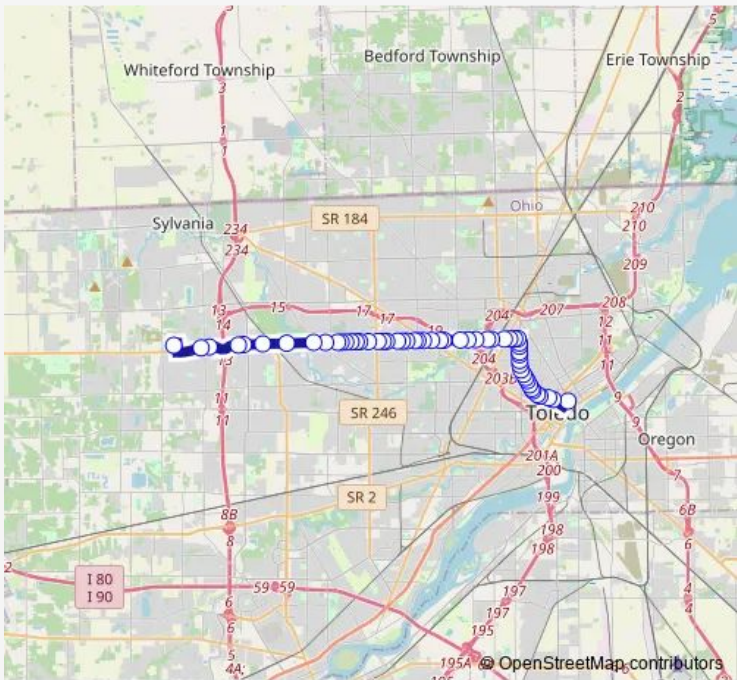

Direction
 Huron & Orange NE (APT Side) — Central Meijer
 55 stops
[Open route schedule](#)

- Huron & Orange NE (APT Side)
- Jackson & 12th Ne
- Jackson & 14th Ne
- Adams & 18th Ne
- Adams & Warren Ne
- Ashland & Woodruff Se
- Ashland & Irving Ne
- Ashland & Floyd Ne
- Ashland & Bancroft Ne
- Ashland & Columbia Ne
- Ashland & Batavia Ne
- Ashland & Winthrop Se
- Collingwood & Machen Se
- Collingwood & Delaware Se
- Collingwood & Islington Se
- Collingwood & Rockingham Se
- Collingwood & Boston Se
- Collingwood & Victoria Ne
- Central & Collingwood Nw
- Central & Kimball Ne
- Central & Scottwood Ne

Route schedule
 Huron & Orange NE (APT Side) — Central Meijer

Monday	06:30-22:00
Tuesday	06:30-22:00
Wednesday	06:30-22:00
Thursday	06:30-22:00
Friday	06:30-22:00
Saturday	07:30-19:30
Sunday	07:30-19:30

Route info
 Direction: Huron & Orange NE (APT Side)
 Stops: 55
 Trip Duration: 0 hour 40 min

20m — Central Meijer via Central/Collingwood **BusMaps**

Central & Glenwood Ne

Central & Albion Nw

Central Garage N

Central & Douglas Sw

Central & Powhattan Sw

Central & Algonquin Sw

Central & Gunckel Sw

Route schedule

Central Meijer — Huron & Orange NE (APT Side)

Monday 05:10-21:10

Tuesday 05:10-21:10