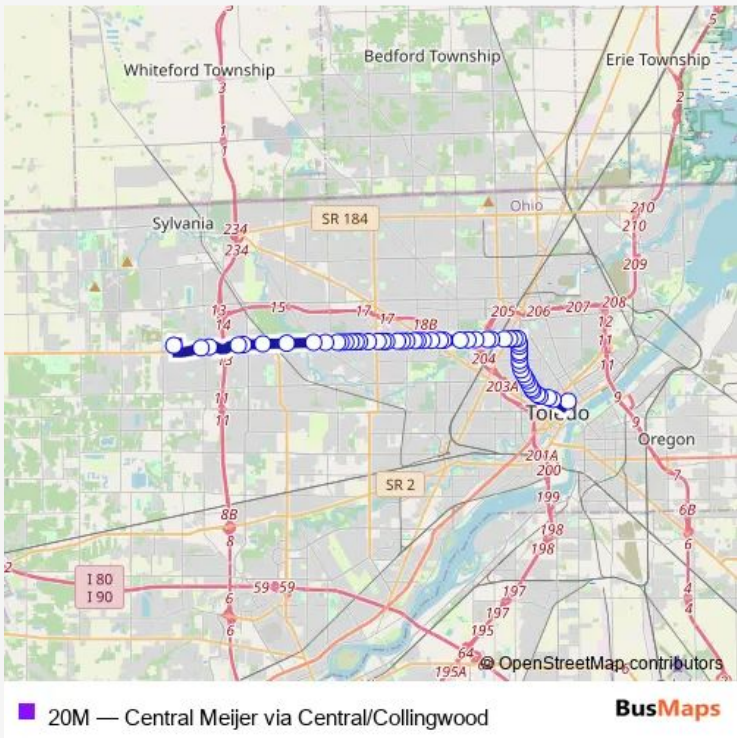

**Bus 20M Central Meijer via Central/Collingwood**

[Go to website](#)

**Direction**  
 Huron & Orange NE (APT Side) — Central Meijer  
 55 stops  
[Open route schedule](#)

- Huron & Orange NE (APT Side)
- Jackson & 12th Ne
- Jackson & 14th Ne
- Adams & 18th Ne
- Adams & Warren Ne
- Ashland & Woodruff Se
- Ashland & Irving Ne
- Ashland & Floyd Ne
- Ashland & Bancroft Ne
- Ashland & Columbia Ne
- Ashland & Batavia Ne
- Ashland & Winthrop Se
- Scott High School
- Collingwood & Delaware Se
- Collingwood & Islington Se
- Collingwood & Rockingham Se
- Collingwood & Boston Se
- Collingwood & Victoria Ne
- Central & Collingwood Nw
- Central & Kimball Ne
- Central & Scottwood Ne

Route schedule  
 Huron & Orange NE (APT Side) — Central Meijer

Monday	06:30-22:00
Tuesday	06:30-22:00
Wednesday	06:30-22:00
Thursday	06:30-22:00
Friday	06:30-22:00
Saturday	07:30-19:30
Sunday	07:30-19:30

Route info  
 Direction: Huron & Orange NE (APT Side)  
 Stops: 55  
 Trip Duration: 0 hour 40 min

Central & Glenwood Ne

Central & Albion Nw

Central Garage N

Central & North Cove Nw

Central & Auburn Ne

Central & Isabella Ne

## Route info

Direction: Central Meijer

Stops: 52

Trip Duration: 0 hour 35 min

Central & Monroe Se

Central & Briar Cliff Sw

Central & Upton Sw

Central & Isabella Sw