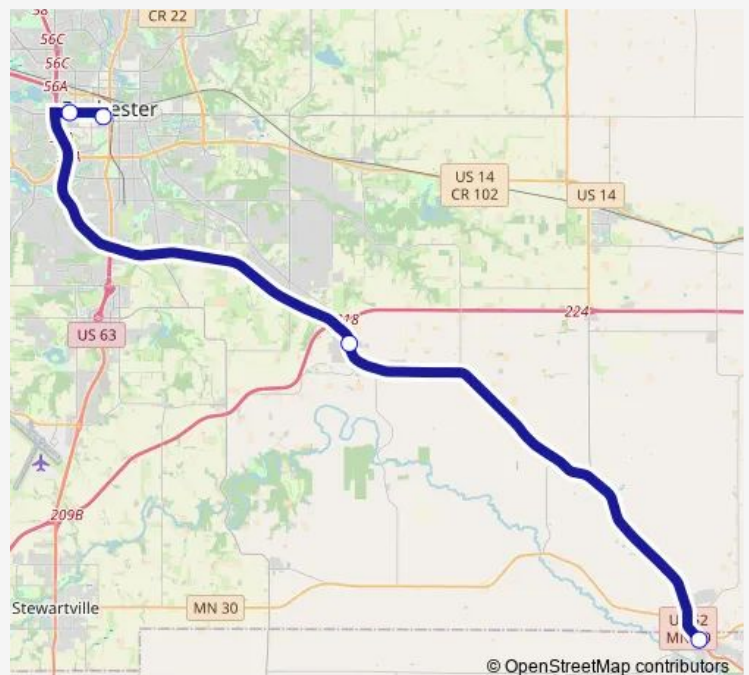

Bus Chatfield

[Go to website](#)

Direction

2nd Ave. SW & 3rd St. SW (East side, North) — Chatfield Main St. & 4th St. Sw

4 stops

[Open route schedule](#)

2nd Ave. SW & 3rd St. SW (East side, North)

St. Mary's Hospital

Marion Service Center

Chatfield Main St. & 4th St. Sw

Route schedule

2nd Ave. SW & 3rd St. SW (East side, North) — Chatfield Main St. & 4th St. Sw

Monday 16:00-17:10

Tuesday 16:00-17:10

Wednesday 16:00-17:10

Thursday 16:00-17:10

Friday 16:00-17:10

Saturday —

Sunday —

Route info

Direction: 2nd Ave. SW & 3rd St. SW (East side, North)

Stops: 4

Trip Duration: 0 hour 32 min

Chatfield

Direction

Chatfield Main St. & 4th St. Sw — 2nd Ave. SW & 3rd St. SW (East side, Midblock)

5 stops

[Open route schedule](#)

Chatfield Main St. & 4th St. Sw

Chatfield Sunshine Foods

Marion Service Center