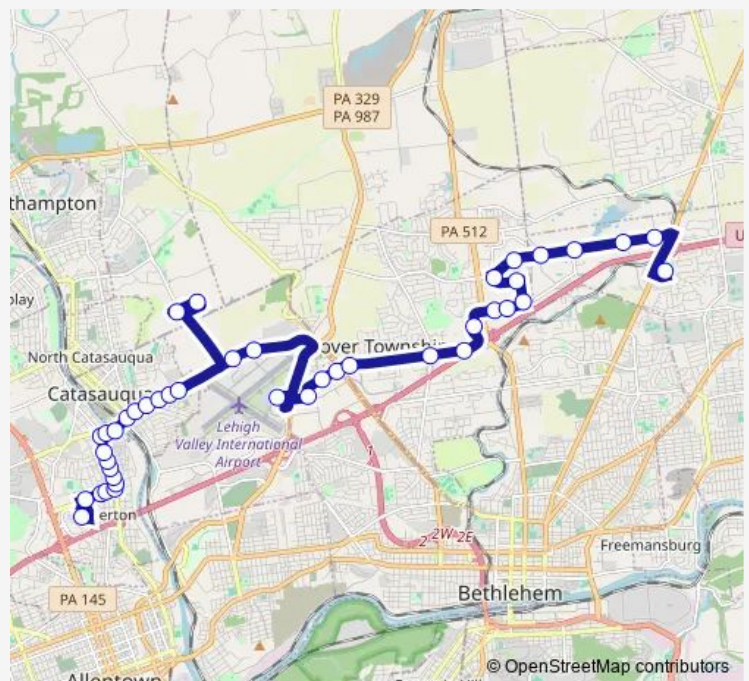

1st at Bridge

Bridge at Columbia

Bridge at Lehigh

Race at Front Nb

Race at Pineapple Nb

Race at 10th Eb

Race at 11th Eb

Race at 13th

Race at 15th Nb

Fed Ex Willowbrook

Willowbrook at Geodis

Route schedule

LVM - Lehigh Valley Mall Transit Center — Bethlehem Square

Monday	05:45-18:45
Tuesday	05:45-18:45
Wednesday	05:45-18:45
Thursday	05:45-18:45
Friday	05:45-18:45
Saturday	—
Sunday	—

Route info

Direction: LVM - Lehigh Valley Mall Transit Center

Stops: 42

Trip Duration: 0 hour 39 min

319 - Race Street

Race at Fashion Eb

1701 Race

Lvia - Airport Transit Center

Saturday —

Sunday —

Route info

Direction: Bethlehem Square

Stops: 43

Trip Duration: 0 hour 45 min

Fed Ex Willowbrook

Willowbrook at Geodis