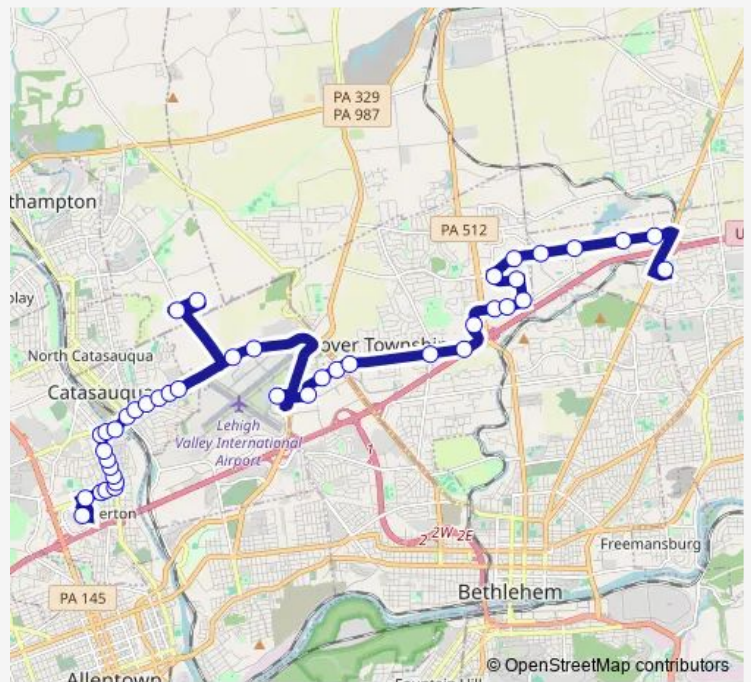

Bus 319 - Race Street

[Go to website](#)

Direction
 ATC - Platform A — Fed Ex Willowbrook
 21 stops
[Open route schedule](#)

- ATC - Platform A
- LVM - Platform 1
- Grape at Jordon Eb
- Grape at 6th Eb
- Grape at 5th
- Grape at 3rd
- 3rd at Catasauqua
- 3rd at Jefferson Nb
- 3rd at American Nb
- 3rd at Union Nb
- 3rd at Orchard Nb
- 1st at Bridge
- Bridge at Columbia
- Bridge at Lehigh
- Race at Front Nb
- Race at Pineapple Nb
- Race at 10th Eb
- Race at 11th Eb
- Race at 13th
- Race at 15th Nb
- Fed Ex Willowbrook

Route schedule

ATC - Platform A — Fed Ex Willowbrook

Monday	03:06-21:45
Tuesday	03:06-21:45
Wednesday	03:06-21:45
Thursday	03:06-21:45
Friday	03:06-21:45
Saturday	03:26
Sunday	03:06-21:36

Route info

Direction: ATC - Platform A
 Stops: 21
 Trip Duration: 0 hour 24 min

319 - Race Street

Direction

LVM - Platform 1 — Bethlehem Square

42 stops

[Open route schedule](#)

LVM - Platform 1

Grape at Jordon Eb

Grape at 6th Eb

Sunday 03:40-16:40

Route info

Direction: Fed Ex Willowbrook

Stops: 20

Trip Duration: 0 hour 25 min

319 - Race Street Bus time schedules and route maps are available in an offline PDF at busmaps.com. Use the busmaps.com website to see live bus times, train schedule or subway schedule, and step-by-step directions for all public transit in Allentown