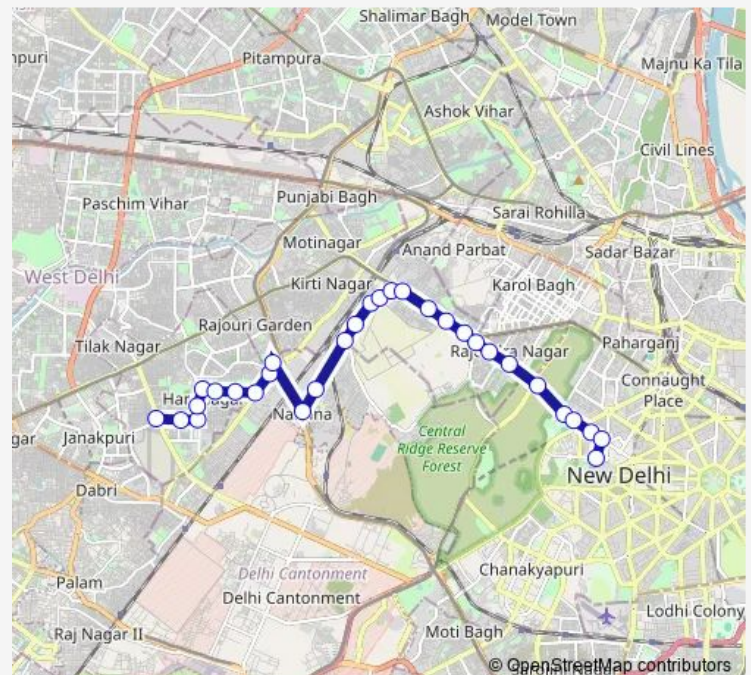

### Route schedule

Hari Nagar Depot — Kendriya Terminal (Church Road)

Monday 19:16-23:24

Tuesday 19:16-23:24

Wednesday 19:16-23:24

Thursday 19:16-23:24

Friday 19:16-23:24

Saturday 19:16-23:24

### Route info

Direction: Hari Nagar Depot

Stops: 30

Trip Duration: 0 hour 59 min

■ Cgocomplex-2stldown

Rajender Nagar

Shankar Road

New Rajender Nagar