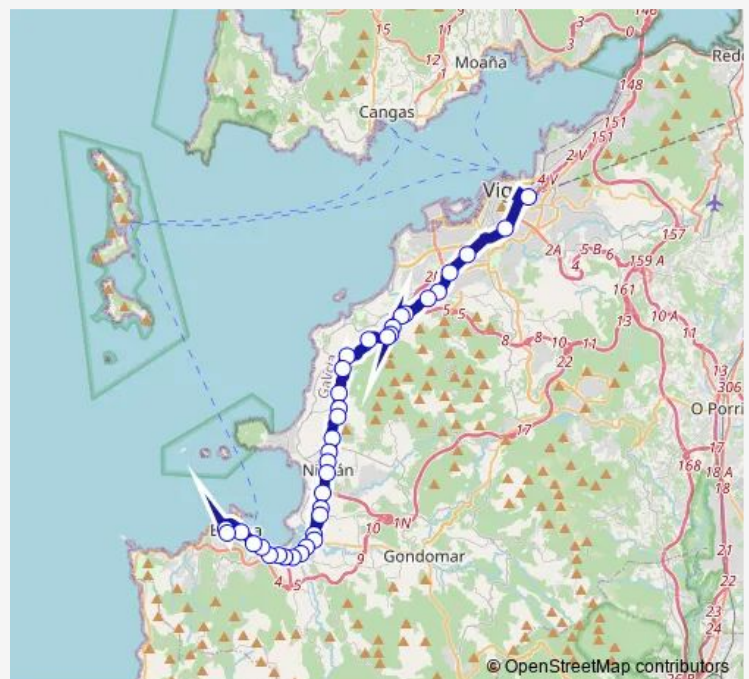

Thursday —

Friday 07:00-21:00

Saturday 09:10-21:00

Sunday 08:50-22:00

Route info

Direction: Vigo E.I.

Stops: 37

Trip Duration: 1 hour 10 min