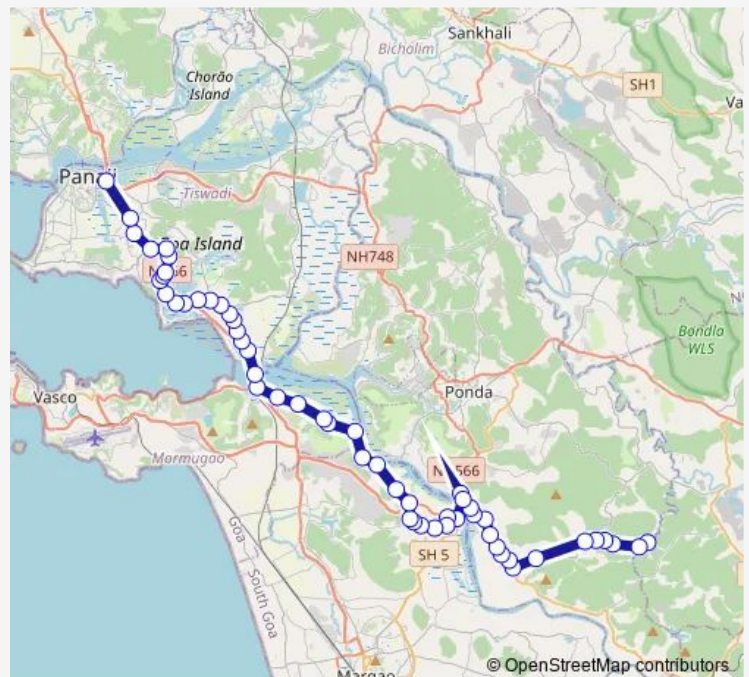

Ayurvedic College

Vazem

Tarvale

Old Borim Bridge

Maternity Hospital Stop

Borim

Borim Bridge

Chowgule Dock

Thursday 07:00

Friday 07:00

Saturday 07:00

Sunday 07:00

Route info

Direction: Kamorcond

Stops: 55

Trip Duration: 1 hour 50 min

■ VSD22 — Panaji - Kamorcond

Loutolim

Loutolim Ramnath temple

Taleban cross

Angdi

Karvat Church

Rassaim Ferry

Rasai Chowgule dock

Amyakade Stop

Chowgule Dock

Borim Bridge

Borim

Maternity Hospital Stop

Old Borim Bridge

Tarvale

Vazem