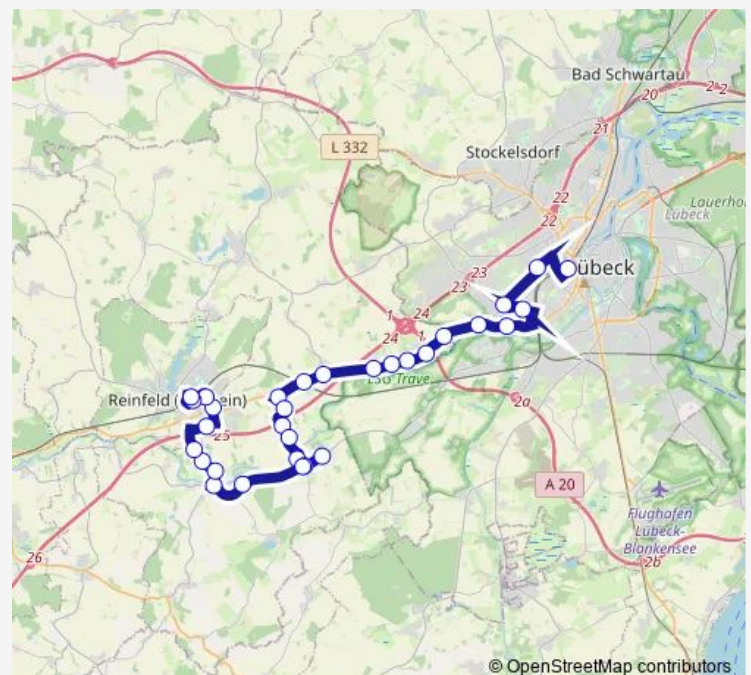

Klein Wesenberg, Heidberg

Groß Barnitz, Abzweigung Lokfeld

Lokfeld

Route schedule

Lübeck Buntekuh — Reinfeld, Schulzentrum

Monday 06:58-07:52

Tuesday 06:58-07:52

Wednesday 06:58-07:52

Thursday 06:58-07:52

Friday 06:58-07:52

Saturday —

Sunday —

Route info

Direction: Lübeck Buntekuh

Stops: 31

Trip Duration: 0 hour 45 min

Lokfelder Heckkaten (Süd)

Lokfelder Heckkaten (Nord)

Reinfeld, Famila

Reinfeld, Grootkoppel

Reinfeld, Feldstraße (Nord)

Reinfeld, Holländerkoppel

Bf. Reinfeld

Reinfeld, Matthias-Claudius-Schule

Reinfeld, Schützenstraße

Reinfeld, Schulzentrum

Direction

Bf. Reinfeld — Lübeck ZOB/Hauptbahnhof

31 stops

[Open route schedule](#)

Bf. Reinfeld

Reinfeld, Holländerkoppel