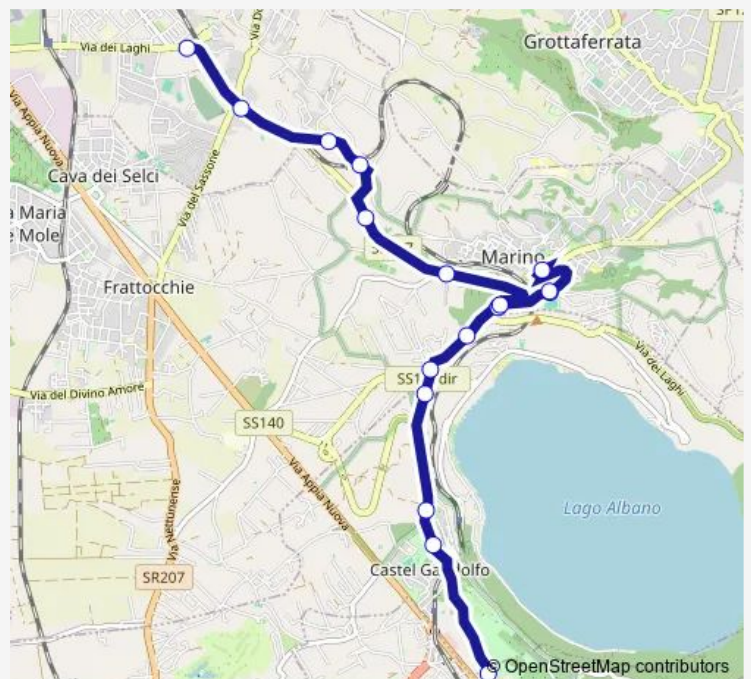

Ciampino | Pantanella FS / Ist. Superiore VIA Romana # f12734

Marino | Via Romana Via Quasimodo # f12735

Marino | Via dei Laghi Via Pascoli # f12736

Marino | Stazione FS # f12737

Marino | Via Ferentum Via dei Laghi # f12738

Marino | Via Ferentum Largo Negroni # f12739

Marino | Piazza Matteotti # f12819

Marino | Via Ferentum Largo Negroni # f12741

Marino | Via Ferentum Via dei Laghi # f12742

Castel Gandolfo | Via Buozzi Via Piemonte # f13129

Albano | Piazza Mazzini # f3598

Route schedule

Ciampino | Liceo Volterra # f12731 — Albano | Piazza Mazzini # f3598

Monday	12:15-14:10
Tuesday	12:15-14:10
Wednesday	12:15-14:10
Thursday	12:15-14:10
Friday	12:15-14:10
Saturday	13:25
Sunday	—

Route info

Direction: Ciampino | Liceo Volterra # f12731

Stops: 18

Trip Duration: 0 hour 27 min

Ciampino - Albano Laziale # Sg717d

Bus time schedules and route maps are available in an offline PDF at busmaps.com. Use the busmaps.com website to see live bus times, train schedule or subway schedule, and step-by-step directions for all public transit in Marino