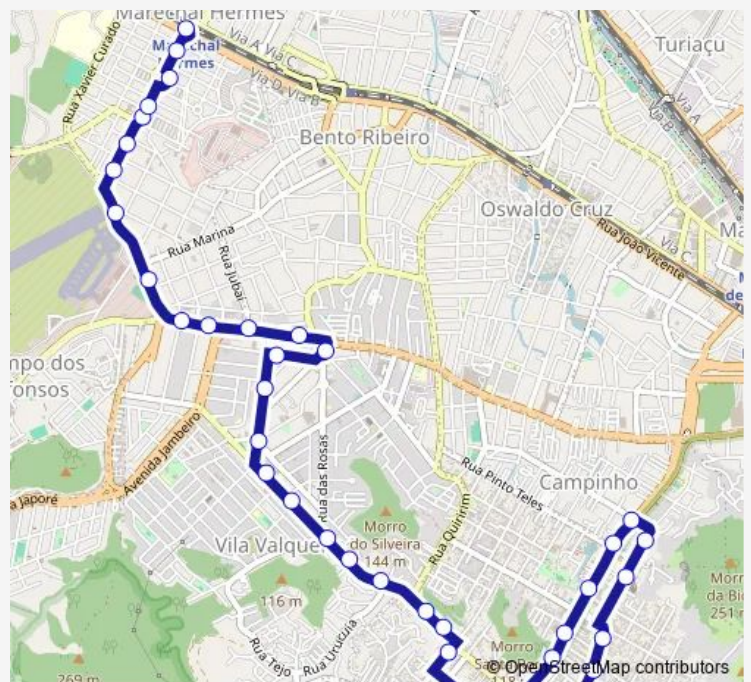

Arcozelo

Evaristo de Moraes

Rosas

Route schedule

Ponto Final: Marechal Hermes : Estação Marechal Hermes (sentido Deodoro) — Doutor Bernardino

Monday 00:00

Tuesday 00:00

Wednesday 00:00

Thursday 00:00

Friday 00:00

Saturday 00:00

Sunday 00:00

Route info

Direction: Ponto Final: Marechal Hermes : Estação Marechal Hermes (sentido Deodoro)

Stops: 28

Trip Duration: 0 hour 27 min

Doutor Bernardino

Direction

Doutor Bernardino — Ponto Final: Marechal Hermes :
Estação Marechal Hermes (sentido Deodoro)

37 stops

[Open route schedule](#)

Doutor Bernardino

Capitão Machado

Capitão Menezes

Tuesday 00:00

Wednesday 00:00

Thursday 00:00

Friday 00:00

Saturday 00:00

Sunday 00:00

Route info

Direction: Doutor Bernardino