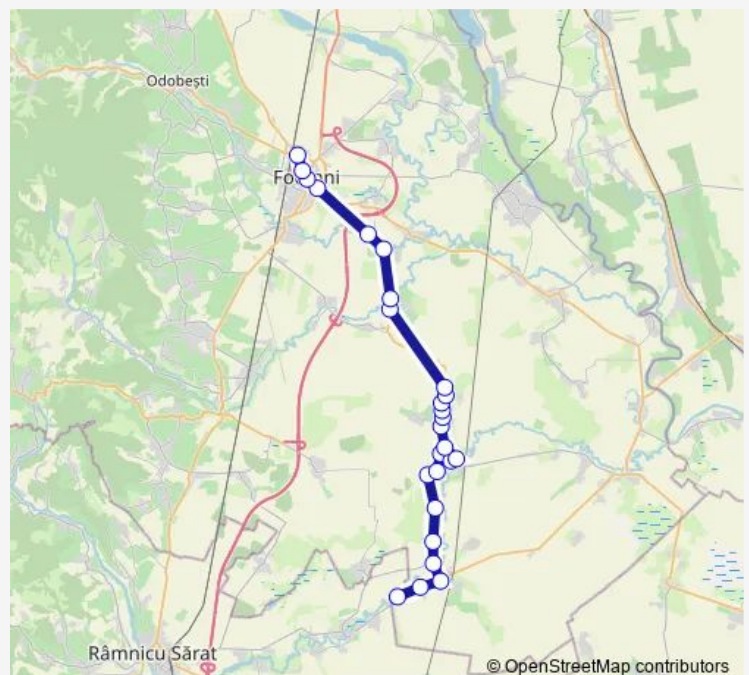

# Bus T048 Traseul 048: Focșani - Tătăranu - Ciorăști - Codrești

[Go to website](#)**Direction**

Codrești — Autogara Focșani

26 stops

[Open route schedule](#)

Codrești

Spatareasa

Ciorăști

## Route schedule

Codrești — Autogara Focșani

Monday 04:46-15:05

Tuesday 04:46-15:05

Wednesday 04:46-15:05

Thursday 04:46-15:05

Friday 04:46-15:05

Saturday 04:46-15:05

## Route info

Direction: Codrești

Stops: 26

Trip Duration: 1 hour 24 min

■ T048 — Traseul 048: Focșani - Tătăranu - Ciorăști - Codrești

**BusMaps**

Lămoteti

stația Kaufland

## Route info

Direction: Autogara Focșani

Stops: 26

Trip Duration: 1 hour 24 min

T048 Bus time schedules and route maps are available in an offline PDF at [busmaps.com](https://busmaps.com). Use the [busmaps.com](https://busmaps.com) website to see live bus times, train schedule or subway schedule, and step-by-step directions for all public transit in Tataranu