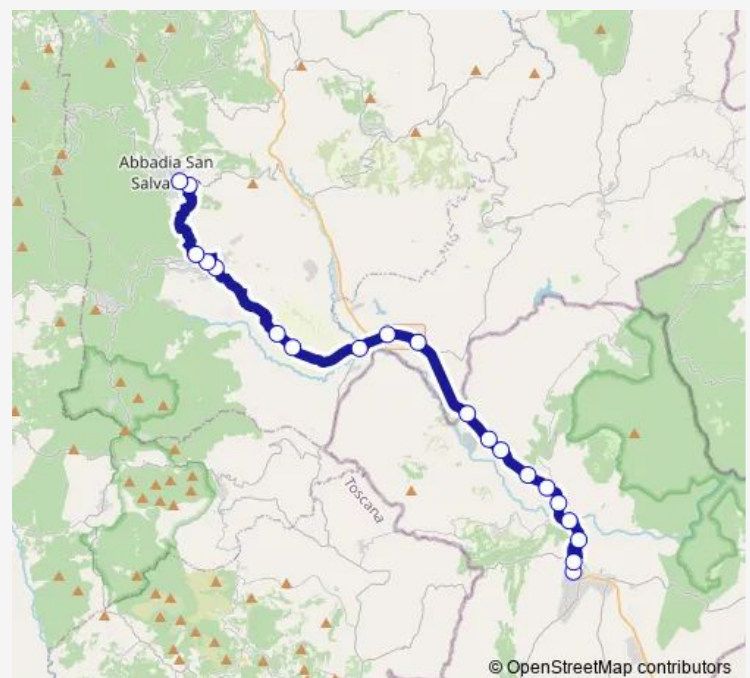

Monday 14:15

Tuesday 14:15

Wednesday 14:15

Thursday 14:15

Friday 14:15

Saturday 14:15

Sunday 16:00

Route info

Direction: Acquapendente | Ist. Omnicomprensivo Leonardo DA Vinci # f847

Stops: 20

Trip Duration: 0 hour 40 min

Bus time schedules and route maps are available in an offline PDF at busmaps.com. Use the busmaps.com website to see live bus times, train schedule or subway schedule, and step-by-step directions for all public transit in Piancastagnaio