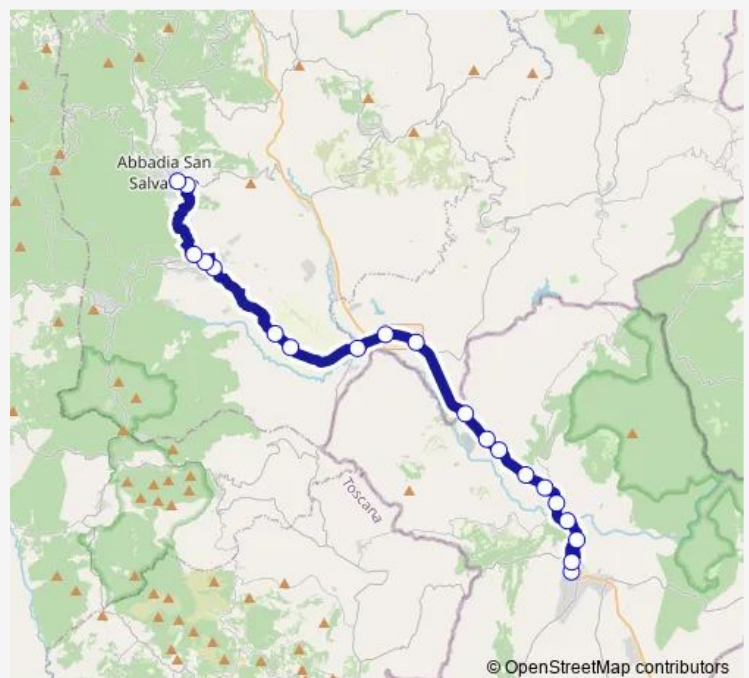

Direction

ACQUAPENDENTE | Ist. OMNICOMPRESIVO LEONARDO DA VINCI # f847 — ABBADIA (SI) | Piazza Repubblica # f965

20 stops

[Open route schedule](#)

ACQUAPENDENTE | Ist. OMNICOMPRESIVO LEONARDO DA VINCI # f847

Monday 14:15

Tuesday 14:15

Wednesday 14:15

Thursday 14:15-16:00

Friday 14:15

Saturday 14:15

Sunday 16:00

Route info

Direction: ACQUAPENDENTE | Ist. OMNICOMPRESIVO LEONARDO DA VINCI # f847

Stops: 20

Trip Duration: 0 hour 40 min

Bus time schedules and route maps are available in an offline PDF at busmaps.com. Use the busmaps.com website to see live bus times, train schedule or subway schedule, and step-by-step directions for all public transit in Piancastagnaio