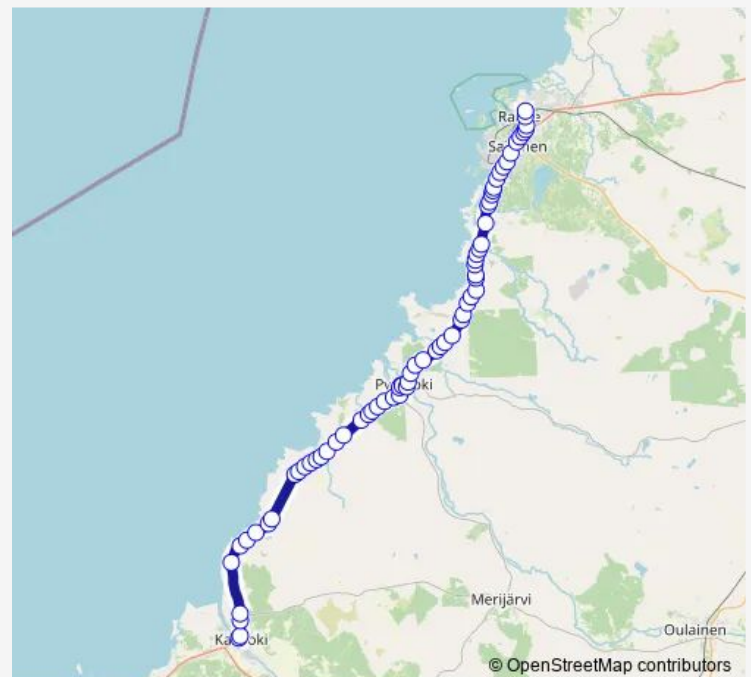

Thursday 06:40-15:15

Friday 06:40-15:15

Saturday —

Sunday —

Route info

Direction: Kalajoki

Stops: 68

Trip Duration: 1 hour 5 min

■ Kalajoki - Raahe

BusMaps

© OpenStreetMap contributors

Viirteentie it. I

Kummala I

Etelänkylä th I

Hiihtomajantie I

Oulainen th I